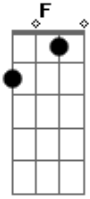

© ukulele-chords.com