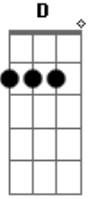

Neil Young - Big Time

Tom: C

G D Em
 Gonna leave the pain behind
 F
 Gonna leave the fools in line
 G
 Gonna take the magic potion
 Getting in an old black car
 Gonna take a ride so far

To the land of suntan lotion

Gonna take it state by state
 'Till I hit the Golde Gate
 Get my feet wet in the ocean

(refrão 2x)

G D C G
 I'm still living the dream we had
 D C
 For me it's not over

Acordes

© ukulele-chords.com

© ukulele-chords.com