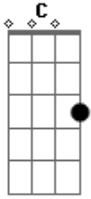

Neil Young - Big Time

Tom: C

G D Em
 Gonna leave the pain behind
 F
 Gonna leave the fools in line
 G
 Gonna take the magic potion
 Getting in an old black car
 Gonna take a ride so far

To the land of suntan lotion

Gonna take it state by state
 'Till I hit the Golde Gate
 Get my feet wet in the ocean

(refrão 2x)

G D C G
 I'm still living the dream we had
 D C
 For me it's not over

Acordes

© ukulele-chords.com

© ukulele-chords.com