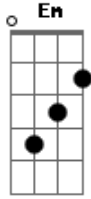

© ukulele-chords.com