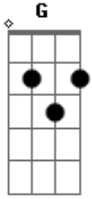

Neil Young - Big Time

Tom: C

G D Em
 Gonna leave the pain behind
 F
 Gonna leave the fools in line
 G
 Gonna take the magic potion
 Getting in an old black car
 Gonna take a ride so far

To the land of suntan lotion

Gonna take it state by state
 'Till I hit the Golde Gate
 Get my feet wet in the ocean

(refrão 2x)

G D C G
 I'm still living the dream we had
 D C
 For me it's not over

Acordes

© ukulele-chords.com

© ukulele-chords.com