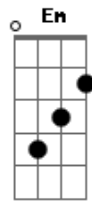

© ukulele-chords.com