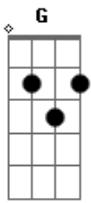

Neil Young - Bad Fog of Loneliness

Tom: **G**

(afinação 1/2 tom abaixo)

(intro)

(verse)

(between Verse 1 and 2)

(refrain)

D **C** **Bm7** **Am7**

So long woman ...

D **C** **G** **G** **G** **D**

So much pain ...

C **D** **G** **G** **Em**

Come back baby I ...

(interlude bit)

(intro)

(erse)

(between vs 1 and 2)

(verse)

(refrain)

(interlude bit)

(verse)

Acordes

© ukulele-chords.com

© ukulele-chords.com