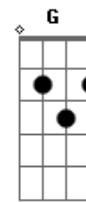

© ukulele-chords.com