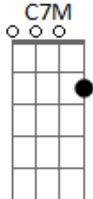

© ukulele-chords.com