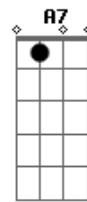

© ukulele-chords.com