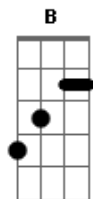

© ukulele-chords.com