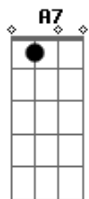

© ukulele-chords.com