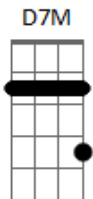

© ukulele-chords.com