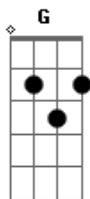

© ukulele-chords.com