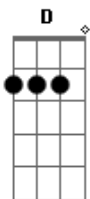

Neil Young - Already One

Tom: D
Intro: D D7M D A7 D D7M D A7

TAB Legend:

- 5 hammer on/pull off
- 7/7 slide up
- \5 slide down
- 5= vibrato(single notes)/sustain
- 5 bend up
- 5` slight bend
5. staccato note
- ghost release pick after bend, then release

D D7M Em7
What can I do? What can I say?
C7M A7 D D7M D A7
runnin down this suspicious hi-way
D D7M Em7 d|-----2-/4-----
I can't forget how love let me down
C7M A7 D D7M D A7
and when we meet it still gets in my way
D D7M G G7M
Already one. Already one.
A7 G A7
Now only time can come between us cause
we're
D D7M G G7M
already one. Our little son
A7 D D7M D
won't let us forget
D D7M D A7 D D7M D A7
D D7M Em7 d|-----2-/4-----

Your laughing eyes Your crazy smile
C7M A7 D D7M D A7
every time I look in his face
D D7M Em7
I can't believe how love last awhile
C7M A7 D D7M D A7
and looks like forever in the first place
But we're
D D7M G G7M
Already one. Already one.
A7 G A7
Now only time can come between us cause
we're
D D7M G G7M
already one. Our little son
A7 D D7M D
won't let us forget
D D7M D A7 D D7M D A7
Solo (in standard tuning)

D D7M Em7
In my new life I'm traveling light
C7M A7 D D7M D A7
eyes wide open for the next move
D D7M Em7 d|-----2-/4-----
I can't go wrong 'til I get right
C7M A7 D D7M D A7
but I'm not fallin' back in the same groove

Acordes