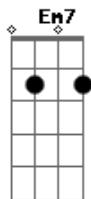

© ukulele-chords.com