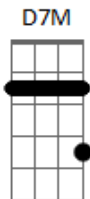

© ukulele-chords.com

© ukulele-chords.com