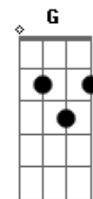

© ukulele-chords.com