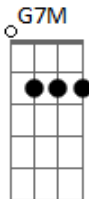

© ukulele-chords.com