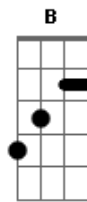

© ukulele-chords.com