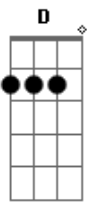

Neil Young - Already One

Tom: D
Intro: D D7M D A7 D D7M D A7

TAB Legend:

- 5 hammer on/pull off
- 7/7 slide up
- \5 slide down
- 5= vibrato(single notes)/sustain
- 5 bend up
- 5` slight bend
5. staccato note
- ghost release pick after bend, then release

D D7M Em7
What can I do? What can I say?
C7M A7 D D7M D A7
runnin down this suspicious hi-way
D D7M Em7 d|-----2-/4-----
I can't forget how love let me down
C7M A7 D D7M D A7
and when we meet it still gets in my way
D D7M G G7M
Already one. Already one.
A7 G A7
Now only time can come between us cause
we're
D D7M G G7M
already one. Our little son
A7 D D7M D
won't let us forget
D D7M D A7 D D7M D A7
D D7M Em7 d|-----2-/4-----

Your laughing eyes Your crazy smile
C7M A7 D D7M D A7
every time I look in his face
D D7M Em7
I can't believe how love last awhile
C7M A7 D D7M D A7
and looks like forever in the first place
But we're
D D7M G G7M
Already one. Already one.
A7 G A7
Now only time can come between us cause
we're
D D7M G G7M
already one. Our little son
A7 D D7M D
won't let us forget
D D7M D A7 D D7M D A7
Solo (in standard tuning)

D D7M Em7
In my new life I'm traveling light
C7M A7 D D7M D A7
eyes wide open for the next move
D D7M Em7 d|-----2-/4-----
I can't go wrong 'til I get right
C7M A7 D D7M D A7
but I'm not fallin' back in the same groove

Acordes