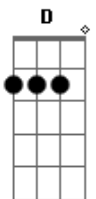

Neil Young - Already One

Tom: D
Intro: D D7M D A7 D D7M D A7

TAB Legend:

- 5 hammer on/pull off
- 7/7 slide up
- \5 slide down
- 5= vibrato(single notes)/sustain
- 5 bend up
- 5` slight bend
5. staccato note
- ghost release pick after bend, then release

D D7M Em7
What can I do? What can I say?
C7M A7 D D7M D A7
runnin down this suspicious hi-way
D D7M Em7 d|-----2-/4-----
I can't forget how love let me down
C7M A7 D D7M D A7
and when we meet it still gets in my way
D D7M G G7M
Already one. Already one.
A7 G A7
Now only time can come between us cause
we're
D D7M G G7M
already one. Our little son
A7 D D7M D
won't let us forget
D D7M D A7 D D7M D A7
D D7M Em7 d|-----2-/4-----

Your laughing eyes Your crazy smile
C7M A7 D D7M D A7
every time I look in his face
D D7M Em7
I can't believe how love last awhile
C7M A7 D D7M D A7
and looks like forever in the first place
But we're
D D7M G G7M
Already one. Already one.
A7 G A7
Now only time can come between us cause
we're
D D7M G G7M
already one. Our little son
A7 D D7M D
won't let us forget
D D7M D A7 D D7M D A7
Solo (in standard tuning)

D D7M Em7
In my new life I'm traveling light
C7M A7 D D7M D A7
eyes wide open for the next move
D D7M Em7 d|-----2-/4-----
I can't go wrong 'til I get right
C7M A7 D D7M D A7
but I'm not fallin' back in the same groove

Acordes

© ukulele-chords.com