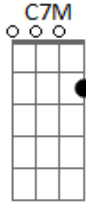

© ukulele-chords.com