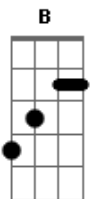

© ukulele-chords.com