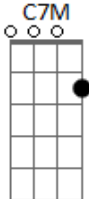

© ukulele-chords.com