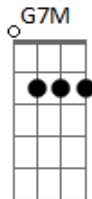

© ukulele-chords.com