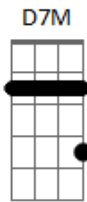

© ukulele-chords.com