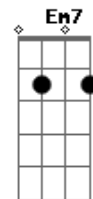

© ukulele-chords.com