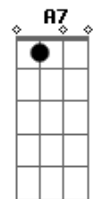

© ukulele-chords.com