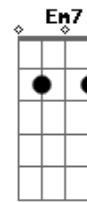

© ukulele-chords.com