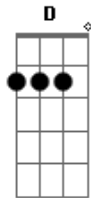

© ukulele-chords.com