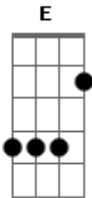

Neil Young - Alabama

Tom: G
Intro: F G Em7
F G F C
F G Em7

VERSE:
F G Em7
Oh oh Alabama,
F G F C
The devil fools with the best laid plans
F G Em7
Swing low Alabama.

F D
You got the spare change - you got to feel strange
E F G
And now the moment is all that it meant.

1:
Am
Alabama - you got the weight on your shoulders
C D
That's breaking your back.
Am
Your cadillac has got a wheel in the ditch
C D
And a wheel on the track.

VERSE:
F G Em7
Oh oh Alabama,
F G F C
Banjos playing through the broken glass
F G Em7
Windows down in Alabama
F D
See the old folks tied in white ropes

E F G
Hear the banjos, don't it take you down home
G Am Am

Bridge
F G Em7
F G F C
F G Em7
F D E F G

REPEAT Chorus 1

VERSE:
F G Em7
Oh oh Alabama,
F G F C
Can I see you and shake your hand
F G Em7
Make friends down in Alabama.
F D
I'm from a new land, I come to you and
E F G
See all this ruin, What are you doing?

2:
Am
Alabama - you've got the rest of the Union
D
To help you along
Am
What's going wrong?
F G Em7

Acordes

© ukulele-chords.com

© ukulele-chords.com

© ukulele-chords.com

© ukulele-chords.com

© ukulele-chords.com