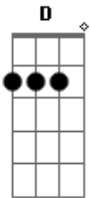

Neil Young - Alabama

Tom: G
Intro: F G Em7
F G F C
F G Em7

VERSE:
F G Em7
Oh oh Alabama,
F G F C
The devil fools with the best laid plans
F G Em7
Swing low Alabama.

F D
You got the spare change - you got to feel strange
E F G
And now the moment is all that it meant.

1:
Am
Alabama - you got the weight on your shoulders
C D
That's breaking your back.
Am
Your cadillac has got a wheel in the ditch
C D
And a wheel on the track.

VERSE:
F G Em7
Oh oh Alabama,
F G F C
Banjos playing through the broken glass
F G Em7
Windows down in Alabama
F D
See the old folks tied in white ropes

E F G
Hear the banjos, don't it take you down home
G Am Am

Bridge
F G Em7
F G F C
F G Em7
F D E F G

REPEAT Chorus 1

VERSE:
F G Em7
Oh oh Alabama,
F G F C
Can I see you and shake your hand
F G Em7
Make friends down in Alabama.
F D
I'm from a new land, I come to you and
E F G
See all this ruin, What are you doing?

2:
Am
Alabama - you've got the rest of the Union
D
To help you along
Am
What's going wrong?
F G Em7

Acordes

© ukulele-chords.com

© ukulele-chords.com

© ukulele-chords.com

© ukulele-chords.com

© ukulele-chords.com