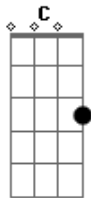

Neil Young - Alabama

Tom: G
Intro: F G Em7
F G F C
F G Em7

VERSE:
F G Em7
Oh oh Alabama,
F G F C
The devil fools with the best laid plans
F G Em7
Swing low Alabama.

F D
You got the spare change - you got to feel strange
E F G
And now the moment is all that it meant.

1:
Am
Alabama - you got the weight on your shoulders
C D
That's breaking your back.
Am
Your cadillac has got a wheel in the ditch
C D
And a wheel on the track.

VERSE:
F G Em7
Oh oh Alabama,
F G F C
Banjos playing through the broken glass
F G Em7
Windows down in Alabama
F D
See the old folks tied in white ropes

E F G
Hear the banjos, don't it take you down home
G Am Am

Bridge
F G Em7
F G F C
F G Em7
F D E F G

REPEAT Chorus 1

VERSE:
F G Em7
Oh oh Alabama,
F G F C
Can I see you and shake your hand
F G Em7
Make friends down in Alabama.
F D
I'm from a new land, I come to you and
E F G
See all this ruin, What are you doing?

2:
Am
Alabama - you've got the rest of the Union
D
To help you along
Am
What's going wrong?
F G Em7

Acordes

© ukulele-chords.com

© ukulele-chords.com

© ukulele-chords.com

© ukulele-chords.com

© ukulele-chords.com