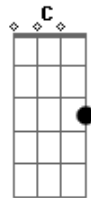

Neil Young - Alabama

Tom: G
 Intro: F G Em7
 F G F C
 F G Em7

VERSE:
 F G Em7
 Oh oh Alabama,
 F G F C
 The devil fools with the best laid plans
 F G Em7
 Swing low Alabama.

F D
 You got the spare change - you got to feel strange
 E F G
 And now the moment is all that it meant.

1:
 Am
 Alabama - you got the weight on your shoulders
 C D
 That's breaking your back.
 Am
 Your cadillac has got a wheel in the ditch
 C D
 And a wheel on the track.

VERSE:
 F G Em7
 Oh oh Alabama,
 F G F C
 Banjos playing through the broken glass
 F G Em7
 Windows down in Alabama
 F D
 See the old folks tied in white ropes

E F G
 Hear the banjos, don't it take you down home
 G Am Am

Bridge
 F G Em7
 F G F C
 F G Em7
 F D E F G

REPEAT Chorus 1

VERSE:
 F G Em7
 Oh oh Alabama,
 F G F C
 Can I see you and shake your hand
 F G Em7
 Make friends down in Alabama.
 F D
 I'm from a new land, I come to you and
 E F G
 See all this ruin, What are you doing?

2:
 Am
 Alabama - you've got the rest of the Union
 D
 To help you along
 Am
 What's going wrong?
 F G Em7

Acordes

© ukulele-chords.com

© ukulele-chords.com

© ukulele-chords.com

© ukulele-chords.com

© ukulele-chords.com