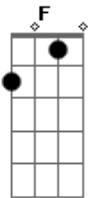

© ukulele-chords.com