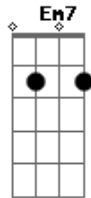

Neil Young - Alabama

Tom: G
 Intro: F G Em7
 F G F C
 F G Em7

VERSE:
 F G Em7
 Oh oh Alabama,
 F G F C
 The devil fools with the best laid plans
 F G Em7
 Swing low Alabama.

F D
 You got the spare change - you got to feel strange
 E F G
 And now the moment is all that it meant.

1:
 Am
 Alabama - you got the weight on your shoulders
 C D
 That's breaking your back.
 Am
 Your cadillac has got a wheel in the ditch
 C D
 And a wheel on the track.

VERSE:
 F G Em7
 Oh oh Alabama,
 F G F C
 Banjos playing through the broken glass
 F G Em7
 Windows down in Alabama
 F D
 See the old folks tied in white ropes

E F G
 Hear the banjos, don't it take you down home
 G Am Am

Bridge
 F G Em7
 F G F C
 F G Em7
 F D E F G

REPEAT Chorus 1

VERSE:
 F G Em7
 Oh oh Alabama,
 F G F C
 Can I see you and shake your hand
 F G Em7
 Make friends down in Alabama.
 F D
 I'm from a new land, I come to you and
 E F G
 See all this ruin, What are you doing?

2:
 Am
 Alabama - you've got the rest of the Union
 D
 To help you along
 Am
 What's going wrong?
 F G Em7

Acordes

© ukulele-chords.com

© ukulele-chords.com

© ukulele-chords.com

© ukulele-chords.com

© ukulele-chords.com