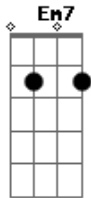

Neil Young - Alabama

Tom: G
Intro: F G Em7
F G F C
F G Em7

VERSE:
F G Em7
Oh oh Alabama,
F G F C
The devil fools with the best laid plans
F G Em7
Swing low Alabama.

F D
You got the spare change - you got to feel strange
E F G
And now the moment is all that it meant.

1:
Am
Alabama - you got the weight on your shoulders
C D
That's breaking your back.
Am
Your cadillac has got a wheel in the ditch
C D
And a wheel on the track.

VERSE:
F G Em7
Oh oh Alabama,
F G F C
Banjos playing through the broken glass
F G Em7
Windows down in Alabama
F D
See the old folks tied in white ropes

E F G
Hear the banjos, don't it take you down home
G Am Am

Bridge
F G Em7
F G F C
F G Em7
F D E F G

REPEAT Chorus 1

VERSE:
F G Em7
Oh oh Alabama,
F G F C
Can I see you and shake your hand
F G Em7
Make friends down in Alabama.
F D
I'm from a new land, I come to you and
E F G
See all this ruin, What are you doing?

2:
Am
Alabama - you've got the rest of the Union
D
To help you along
Am
What's going wrong?
F G Em7

Acordes

© ukulele-chords.com

© ukulele-chords.com

© ukulele-chords.com

© ukulele-chords.com

© ukulele-chords.com