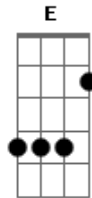

© ukulele-chords.com