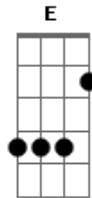

Neil Young - Alabama

Tom: G
 Intro: F G Em7
 F G F C
 F G Em7

VERSE:
 F G Em7
 Oh oh Alabama,
 F G F C
 The devil fools with the best laid plans
 F G Em7
 Swing low Alabama.

F D
 You got the spare change - you got to feel strange
 E F G
 And now the moment is all that it meant.

1:
 Am
 Alabama - you got the weight on your shoulders
 C D
 That's breaking your back.
 Am
 Your cadillac has got a wheel in the ditch
 C D
 And a wheel on the track.

VERSE:
 F G Em7
 Oh oh Alabama,
 F G F C
 Banjos playing through the broken glass
 F G Em7
 Windows down in Alabama
 F D
 See the old folks tied in white ropes

E F G
 Hear the banjos, don't it take you down home
 G Am Am

Bridge
 F G Em7
 F G F C
 F G Em7
 F D E F G

REPEAT Chorus 1

VERSE:
 F G Em7
 Oh oh Alabama,
 F G F C
 Can I see you and shake your hand
 F G Em7
 Make friends down in Alabama.
 F D
 I'm from a new land, I come to you and
 E F G
 See all this ruin, What are you doing?

2:
 Am
 Alabama - you've got the rest of the Union
 D
 To help you along
 Am
 What's going wrong?
 F G Em7

Acordes

© ukulele-chords.com

© ukulele-chords.com

© ukulele-chords.com

© ukulele-chords.com

© ukulele-chords.com