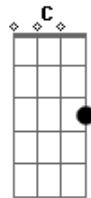

© ukulele-chords.com