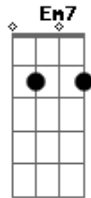

© ukulele-chords.com