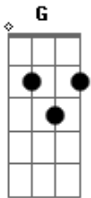

Neil Young - Alabama

Tom: G
Intro: F G Em7
F G F C
F G Em7

VERSE:
F G Em7
Oh oh Alabama,
F G F C
The devil fools with the best laid plans
F G Em7
Swing low Alabama.

F D
You got the spare change - you got to feel strange
E F G
And now the moment is all that it meant.

1:
Am
Alabama - you got the weight on your shoulders
C D
That's breaking your back.
Am
Your cadillac has got a wheel in the ditch
C D
And a wheel on the track.

VERSE:
F G Em7
Oh oh Alabama,
F G F C
Banjos playing through the broken glass
F G Em7
Windows down in Alabama
F D
See the old folks tied in white ropes

E F G
Hear the banjos, don't it take you down home
G Am Am

Bridge
F G Em7
F G F C
F G Em7
F D E F G

REPEAT Chorus 1

VERSE:
F G Em7
Oh oh Alabama,
F G F C
Can I see you and shake your hand
F G Em7
Make friends down in Alabama.
F D
I'm from a new land, I come to you and
E F G
See all this ruin, What are you doing?

2:
Am
Alabama - you've got the rest of the Union
D
To help you along
Am
What's going wrong?
F G Em7

Acordes

© ukulele-chords.com