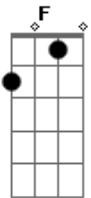

Neil Young - Alabama

Tom: G
Intro: F G Em7
F G F C
F G Em7

VERSE:
F G Em7
Oh oh Alabama,
F G F C
The devil fools with the best laid plans
F G Em7
Swing low Alabama.

F D
You got the spare change - you got to feel strange
E F G
And now the moment is all that it meant.

1:
Am
Alabama - you got the weight on your shoulders
C D
That's breaking your back.
Am
Your cadillac has got a wheel in the ditch
C D
And a wheel on the track.

VERSE:
F G Em7
Oh oh Alabama,
F G F C
Banjos playing through the broken glass
F G Em7
Windows down in Alabama
F D
See the old folks tied in white ropes

E F G
Hear the banjos, don't it take you down home
G Am Am

Bridge
F G Em7
F G F C
F G Em7
F D E F G

REPEAT Chorus 1

VERSE:
F G Em7
Oh oh Alabama,
F G F C
Can I see you and shake your hand
F G Em7
Make friends down in Alabama.
F D
I'm from a new land, I come to you and
E F G
See all this ruin, What are you doing?

2:
Am
Alabama - you've got the rest of the Union
D
To help you along
Am
What's going wrong?
F G Em7

Acordes

© ukulele-chords.com

© ukulele-chords.com

© ukulele-chords.com

© ukulele-chords.com

© ukulele-chords.com

© ukulele-chords.com

© ukulele-chords.com