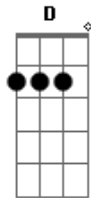

Neil Young - Alabama

Tom: G
 Intro: F G Em7
 F G F C
 F G Em7

VERSE:
 F G Em7
 Oh oh Alabama,
 F G F C
 The devil fools with the best laid plans
 F G Em7
 Swing low Alabama.

F D
 You got the spare change - you got to feel strange
 E F G
 And now the moment is all that it meant.

1:
 Am
 Alabama - you got the weight on your shoulders
 C D
 That's breaking your back.
 Am
 Your cadillac has got a wheel in the ditch
 C D
 And a wheel on the track.

VERSE:
 F G Em7
 Oh oh Alabama,
 F G F C
 Banjos playing through the broken glass
 F G Em7
 Windows down in Alabama
 F D
 See the old folks tied in white ropes

E F G
 Hear the banjos, don't it take you down home
 G Am Am

Bridge
 F G Em7
 F G F C
 F G Em7
 F D E F G

REPEAT Chorus 1

VERSE:
 F G Em7
 Oh oh Alabama,
 F G F C
 Can I see you and shake your hand
 F G Em7
 Make friends down in Alabama.
 F D
 I'm from a new land, I come to you and
 E F G
 See all this ruin, What are you doing?

2:
 Am
 Alabama - you've got the rest of the Union
 D
 To help you along
 Am
 What's going wrong?
 F G Em7

Acordes

© ukulele-chords.com

© ukulele-chords.com

© ukulele-chords.com

© ukulele-chords.com

© ukulele-chords.com