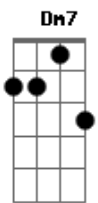

Bb

Help me, help me, help me, help me.

Help me, help me, help me, help me.

SOLO (over Dm7sus4 Bb)

END ON: Dm7sus4

Acordes

© ukulele-chords.com

© ukulele-chords.com