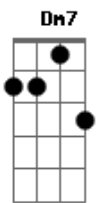

Neil Young - After Berlin

Tom: F

SOLO (over **Dm7 Bb**)

from: \"LIVE IN BERLIN\" - VIDEO

END ON: **Dm7**

NOTE:

Here are two versions of this song, one in standard tuning and one in D-modal. Try it out to see which

END ON: **Dm7sus4**

Acordes

© ukulele-chords.com

© ukulele-chords.com

© ukulele-chords.com

© ukulele-chords.com

© ukulele-chords.com

© ukulele-chords.com