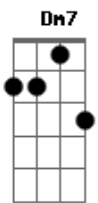

TUNING: standard

Intro: **Dm7** **Dm7** **Bb**

Dm7

Just like a young boy running down the road

Bb

I\'m singing out the same old song

Dm7

Can\'t go back the way I started from

Help me, help me, help me, help me.

SOLO (over Dm7sus4 **Bb**)

END ON: Dm7sus4

Acordes

© ukulele-chords.com

© ukulele-chords.com

© ukulele-chords.com

© ukulele-chords.com