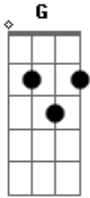

Neil Young - A Dream That Can Last

Tom: C

(intro) C G F G C

C G F G C
I feel like I died and went to heaven

C G F G C
I saw the distance I saw the past

The cupboards are bare but the streets are paved with gold

G F C
I saw a young girl who didn't die

G F C
I saw a glimmer from in her eye

Em Am
I saw the distance I saw the past

F G
And I know I won't awaken, it's a dream that can last

Acordes

© ukulele-chords.com

© ukulele-chords.com