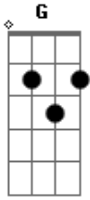

Neil Young - A Dream That Can Last

Tom: C

(intro) C G F G C

C G F G C
I feel like I died and went to heaven

C G F G C
I saw the distance I saw the past

The cupboards are bare but the streets are paved with gold

G F C
I saw a young girl who didn't die

G F C
I saw a glimmer from in her eye

Em Am
I saw the distance I saw the past

F G
And I know I won't awaken, it's a dream that can last

Acordes

© ukulele-chords.com

© ukulele-chords.com