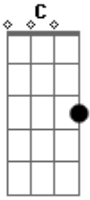

Neil Young - A Dream That Can Last

Tom: C

(intro) C G F G C

C G F G C
I feel like I died and went to heaven

C G F G C
I saw the distance I saw the past

The cupboards are bare but the streets are paved with gold

G F C
I saw a young girl who didn't die

G F C
I saw a glimmer from in her eye

Em Am
I saw the distance I saw the past

F G
And I know I won't awaken, it's a dream that can last

Acordes

© ukulele-chords.com

© ukulele-chords.com