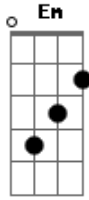

© ukulele-chords.com