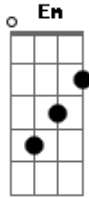

© ukulele-chords.com