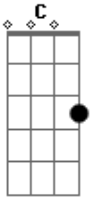

Neil Young - A Dream That Can Last

Tom: C

(intro) C G F G C

C G F G C
I feel like I died and went to heaven

C G F G C
I saw the distance I saw the past

The cupboards are bare but the streets are paved with gold

G F C
I saw a young girl who didn't die

G F C
I saw a glimmer from in her eye

Em Am
I saw the distance I saw the past

F G
And I know I won't awaken, it's a dream that can last

Acordes

© ukulele-chords.com

© ukulele-chords.com