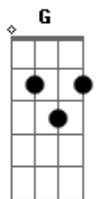

Neil Diamond - The Art Of Love

Tom: F
Intro: G F G C

C
F G F G
She said, It's time to teach you the art of love

C
F G
She said, we're gonna reach to the heart of love

F G C G F
a place you never knew, a place that lives somewhere inside of you.

Dm Am Bb F G C
he lives in me, so here in me is where I began.

F C Bb C
C
You showed the kind of lesson I can't erase

F Dm C
You showed a way to get from that lonely place

Bb F C
to where love comes alive

Bb C
F
and you'd be waiting there when I arrived.

C F
The truth was clear,

Bb F Bb F
love's not a place you go to find

Dm Am
it lives in here

Bb F G C
just leave it space, and give it time

F C Bb C Dm C
C
I learned that I could stumble and maybe fall

F Dm C
I learned in being humble I'd have it all

Bb F C
a brand new way to live,

Bb C
F
that love's not what you have but what you give

Bb C
Dm F
and the art of love is who you share it ... with.

Acordes

© ukulele-chords.com