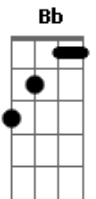

© ukulele-chords.com