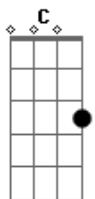

© ukulele-chords.com