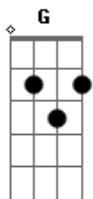

Neil Diamond - Solitary Man

tom:

G
Em Am G Em
Belinda was mine 'til the time that I found her
Holdin' Jim Am G
And lovin' him Am
Em Am G Em
Then Sue came along, loved me strong, that's what I thought
But me and Sue, Am G
That died, too. Am
G C G D
Don't know that I will but until I can find me
G C G D
A girl who'll stay and won't play games behind me
D Em D
I'll be what I am
Em D
A solitary man

Em
A solitary man
Am G Em G
I've had it here - being where love's a small word
Am G
A part time thing
Am
A paper ring
Em Am G Em G
I know it's been done havin' one girl who loves you
Am G
Right or wrong
Am
Weak or strong
G C G D
Don't know that I will but until I can find me
G C G D
A girl who'll stay and won't play games behind me
D Em D
I'll be what I am
Em D
A solitary man
Em
A solitary man

Acordes

© ukulele-chords.com