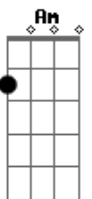

© ukulele-chords.com