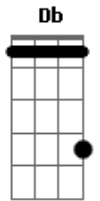

© ukulele-chords.com