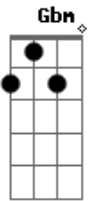

© ukulele-chords.com