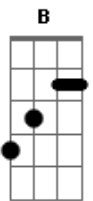

I can be the one you call, when you're low

C G
Em Brother let me be your fortress when the night winds are
driving on

Be the one to light the way, bring you home

G Am Em
Face down in the desert now there's a cage locked around my
heart

C G Am
Em I found a way to drop the keys where my failures were, now my
hands can't reach that far

C G Am Em
I ain't made for a rivalry I could never take the world
alone

C G Am Em
I know that in my weakness I am strong, but it's your love
that brings me home

C G
Em Brother let me be your shelter I'll never leave you all

alone

D
I can be the one you call, when you're low
C G
Em

Brother let me be your fortress when the night winds are
driving on

D
Be the one to light the way, bring you home

C G Em
And when you call and need me near

D
Saying where'd you go? Brother I'm right here

C G Em
And on those days when the sky begins to fall

D
You're the blood of my blood, we can get through it all

G
Brother let me be your shelter I'll never leave you all alone

I can be the one you call, when you're low

C G
Em Brother let me be your fortress when the night winds are
driving on

D
Be the one to light the way, bring you home

C G
Em Brother let me be your shelter I'll never leave you all
alone

D
I can be the one you call, when you're low

C G
Em Brother let me be your fortress when the night winds are
driving on

D
Be the one to light the way, bring you home

Em D
Be the one to light the way, bring you home

Em D
Be the one to light the way, bring you home

Acordes

© ukulele-chords.com