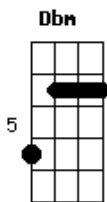

© ukulele-chords.com