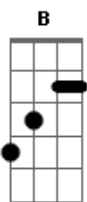

Gb
When you're low
E Abm B
Brother let me be your fortress
Abm
When the night winds are driving on

Gb
Be the one to light the way
Gb
Bring you home

B Dbm Abm
Face down in the desert now there's a cage locked around my heart

E B
I found a way to drop the keys where my failures were
Dbm Abm E
Now my hands can't reach that far

B Dbm Abm
I ain't made for a rivalry I could never take this world alone

E B
I know that in my weakness I am strong
Dbm Abm
It's your love that brings me home

E Abm B
Brother let me be your shelter
E Abm
I'll never leave you all alone

Gb
I can be the one you call

Gb
When you're low
E Abm B
Brother let me be your fortress
Abm
When the night winds are driving on

Gb
Be the one to light the way
Gb
Bring you home

E Abm B
And when you call
B Abm
And need me near

Gb
Saying where'd you go
Gb
Brother I'm right here

E Abm B
And on those days

Abm
When the sky begins to fall

Gb
You're the blood of my blood

Gb
We can get through it all

(B E)

E Abm B
Brother let me be your shelter
E Abm
I'll never leave you all alone

Gb
I can be the one you call

Gb
When you're low
E Abm B
Brother let me be your fortress

Abm
When the night winds are driving on

Gb
Be the one to light the way
Gb
Bring you home

E Abm B
Brother let me be your shelter
E Abm
I'll never leave you all alone

Gb
I can be the one you call

Gb
When you're low
E Abm B
Brother let me be your fortress

Abm
When the night winds are driving on

Gb
Be the one to light the way
Gb
Bring you home

Abm Gb
Be the one to light the way
Gb B
Bring you home

Acordes