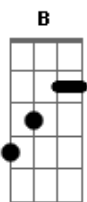

Gb
When you're low
E Abm B
Brother let me be your fortress
Abm
When the night winds are driving on

Gb
Be the one to light the way
Gb
Bring you home

B Dbm Abm
Face down in the desert now there's a cage locked around my heart

E B
I found a way to drop the keys where my failures were
Dbm Abm E
Now my hands can't reach that far

B Dbm Abm
I ain't made for a rivalry I could never take this world alone

E B
I know that in my weakness I am strong
Dbm Abm
It's your love that brings me home

E Abm B
Brother let me be your shelter
E Abm
I'll never leave you all alone

Gb
I can be the one you call

Gb
When you're low
E Abm B
Brother let me be your fortress
Abm
When the night winds are driving on

Gb
Be the one to light the way
Gb
Bring you home

E Abm B
And when you call
B Abm
And need me near

Gb
Saying where'd you go
Gb
Brother I'm right here

E Abm B
And on those days

Abm
When the sky begins to fall

Gb
You're the blood of my blood

Gb
We can get through it all

(B E)

E Abm B
Brother let me be your shelter
E Abm
I'll never leave you all alone

Gb
I can be the one you call

Gb
When you're low
E Abm B
Brother let me be your fortress

Abm
When the night winds are driving on

Gb
Be the one to light the way
Gb
Bring you home

E Abm B
Brother let me be your shelter
E Abm
I'll never leave you all alone

Gb
I can be the one you call

Gb
When you're low
E Abm B
Brother let me be your fortress

Abm
When the night winds are driving on

Gb
Be the one to light the way

Gb
Bring you home

Abm Gb
Be the one to light the way

Gb B
Bring you home

Acordes