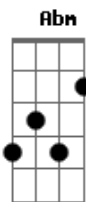

© ukulele-chords.com