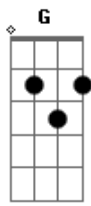

© ukulele-chords.com