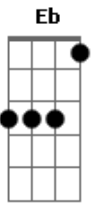

Ground we know how to
Turn it inside out and
Get a little bit

[Refrão]

I've been wasting a--way
But in a town with no
Way out there's not
Much else to do any-way
If you're looking for
A place to de-cay then
There will always be
A place in my town

Called revelry

[Refrão]

I'm not stuck i'm staying
I'm not stuck i'm staying
Yeah i said i'm not stuck
I'm staying
I'm not stuck and staying

And if you've
Got sorrows to drown and
The bottom is where you're
Bound you will always
Have a place in my
Town called revelry

Acordes

© ukulele-chords.com