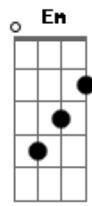

© ukulele-chords.com