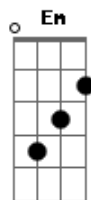

Ne-Yo - Part Of The List

Tom: C

For the Intro just pluck 2nd string 4 times and then go straight into the Am in the first verse.

Style of your hair^{Am}
 Shape of your eyes and your nose^E
 The way you stare^{Em}
 As if you see^D
 Right through to my soul^{Am}
 It's your left hand^{Em}
 And the way^E
 That it's not quite as big as your right
 The way you stand^{Em}
 In the mirror^D
 Before we go out at night^{Am}
 Our quiet time,^{Dm}
 Your beautiful mind...^F^G

Whoa (whoa, whoa, whoa)^F
 Said Whoa (whoa, whoa, whoa)^C
 Whoa (whoa, whoa, whoa)^G

Acordes

© ukulele-chords.com

© ukulele-chords.com

© ukulele-chords.com

© ukulele-chords.com

© ukulele-chords.com

© ukulele-chords.com