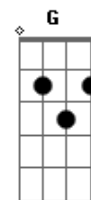

© ukulele-chords.com