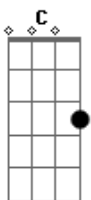

In my mind is where we meet (in my mind is where we meet)^{Em}
And when I'm awake^D
Staring at pictures of you asleep^{Am}^{Dm}
Touching your face,^F^G
Invading your space...
{Chorus}
(G cont'D)^F
They're all part of the list^C
Things that I miss^G
Things like your funny little laugh
Or the way you smile^D
Or the way we kiss^F
What I notice is this^C
I come up with
Something new^G
Every single time that I sit and reminisce^D

{Bridge}
Well you live in my^F
Memories forever more I swear^D
And you live in my^F
Memories forever more I swear^D^E

{Chorus}
(E contd)^F
They're all part of the list^C
Things that I miss^G
Things like your funny little laugh
Or the way you smile^D
Or the way we kiss^F
What I notice is this^C
I come up with
Something new^G
Every single time, that I sit and reminisce^D

Whoa (whoa, whoa, whoa)^F
Said Whoa (whoa, whoa, whoa)^C
Whoa (whoa, whoa, whoa)^G

Acordes

© ukulele-chords.com