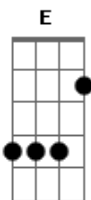

Ne-Yo - Part Of The List

Tom: C

For the Intro just pluck 2nd string 4 times and then go straight into the Am in the first verse.

Style of your hair^{Am}
 Shape of your eyes and your nose^E
 The way you stare^{Em}
 As if you see^D
 Right through to my soul^{Am}
 It's your left hand^{Em}
 And the way^E
 That it's not quite as big as your right
 The way you stand^{Em}
 In the mirror^D
 Before we go out at night^{Am}
 Our quiet time,^{Dm}
 Your beautiful mind...^F^G

Whoa (whoa, whoa, whoa)^F
 Said Whoa (whoa, whoa, whoa)^C
 Whoa (whoa, whoa, whoa)^G

Acordes

© ukulele-chords.com

© ukulele-chords.com

© ukulele-chords.com

© ukulele-chords.com

© ukulele-chords.com

© ukulele-chords.com