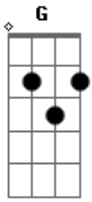

© ukulele-chords.com