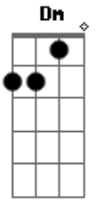

A heart of numbness, gets brought to life,
 Dm C
 I'll take you there

Pós-Refrão:

Bb Dm C
 Girl let me love you
 Girl let me love you baby, oh
 Girl let me love you
 Girl let me love you baby
 Girl let me love you
 Let me love you, let me love you, oh
 Bb Dm C
 I can see the pain behind your eyes
 Bb Am C
 It's been there for quite a while
 Bb Dm C Bb Am C
 I just wanna be the one to remind what it is to smile
 Bb Dm C Bb Am C
 I would like to show you what true love can really do

Refrão

Pós-Refrão

Bb Dm C
 For every heart that beats
 For every heart that beats
 For every heart that beats
 For every heart that beats, heart that beats...

Refrão

Pós-Refrão

Acordes

© ukulele-chords.com

© ukulele-chords.com