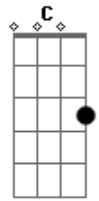

© ukulele-chords.com