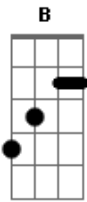

Db
(Only gonna play the fool one time)
A **E**
Trust me when I say
Gbm
That i'll be ok
A
Go on girl

(Go on girl)
E
Go on girl

(Go on girl)
B
Go on girl

A **B**
Please dont worry bout me im fine
Db
(Please dont worry bout me im fine)
A **B**
Only gonna play the fool one time
Db
(Only gonna play the fool one time)
A **E**

Trust me when I say
Gbm
That i'll be ok
A
Go on girl

(Go on girl)
E
Go on girl

(Go on girl)
B
Go on girl

A
Go on girl

(Go on girl)
E
Go on girl

(Go on girl)
B
Go on girl

A
Go on girl

(Go on girl)
E
Go on girl

(Go on girl)
B
Go on girl

Ill be fine...

Acordes

© ukulele-chords.com

© ukulele-chords.com

© ukulele-chords.com

© ukulele-chords.com

© ukulele-chords.com