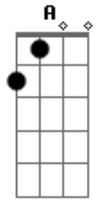

Db
(Only gonna play the fool one time)
A **E**
Trust me when I say
Gbm
That i'll be ok
A
Go on girl

(Go on girl)
E
Go on girl

(Go on girl)
B
Go on girl

A **B**
Please dont worry bout me im fine
Db
(Please dont worry bout me im fine)
A **B**
Only gonna play the fool one time
Db
(Only gonna play the fool one time)
A **E**

Trust me when I say
Gbm
That i'll be ok
A
Go on girl

(Go on girl)
E
Go on girl

(Go on girl)
B
Go on girl

A
Go on girl

(Go on girl)
E
Go on girl

(Go on girl)
B
Go on girl

A
Go on girl

(Go on girl)
E
Go on girl

(Go on girl)
B
Go on girl

Ill be fine...

Acordes

© ukulele-chords.com