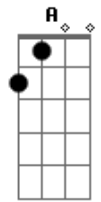

Db
(Only gonna play the fool one time)
A **E**
Trust me when I say
Gbm
That i'll be ok
A
Go on girl

(Go on girl)
E
Go on girl

(Go on girl)
B
Go on girl

A **B**
Please dont worry bout me im fine
Db
(Please dont worry bout me im fine)
A **B**
Only gonna play the fool one time
Db
(Only gonna play the fool one time)
A **E**

Trust me when I say
Gbm
That i'll be ok
A
Go on girl

(Go on girl)
E
Go on girl

(Go on girl)
B
Go on girl

A
Go on girl

(Go on girl)
E
Go on girl

(Go on girl)
B
Go on girl

A
Go on girl

(Go on girl)
E
Go on girl

(Go on girl)
B
Go on girl

Ill be fine...

Acordes

© ukulele-chords.com