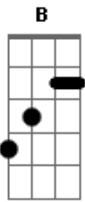

Db
(Only gonna play the fool one time)
A **E**
Trust me when I say
Gbm
That i'll be ok
A
Go on girl

(Go on girl)
E
Go on girl

(Go on girl)
B
Go on girl

A **B**
Please dont worry bout me im fine
Db
(Please dont worry bout me im fine)
A **B**
Only gonna play the fool one time
Db
(Only gonna play the fool one time)
A **E**

Trust me when I say
Gbm
That i'll be ok
A
Go on girl

(Go on girl)
E
Go on girl

(Go on girl)
B
Go on girl

A
Go on girl

(Go on girl)
E
Go on girl

(Go on girl)
B
Go on girl

A
Go on girl

(Go on girl)
E
Go on girl

(Go on girl)
B
Go on girl

Ill be fine...

Acordes

© ukulele-chords.com

© ukulele-chords.com

© ukulele-chords.com

© ukulele-chords.com

© ukulele-chords.com