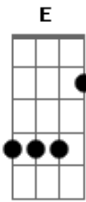

Ne-Yo - Go On Girl

Tom: E

Int: A, B, Db (2x) Rep. A, E, B (2x)
obs: tocar os acordes com as cordas E, B soltas.

A
i cant get it back, but
B
i dont want it back, i
Db
realized that,

she dont know how to act
Never been a dumb dude
No im not dense
I Just had a slight lack
of common sense
I was the good guy
She was the bad girl
Im thinking one girl
She thinking me, earl james and jimmy
Yep she had plenty
But love for me, she didnt have any

A B Db
I was inviting, her into my heart
A B
But she was out riding in some other man's car
A E
She was my night time, thought I was her star
B
Guess I was wrong, but see im strong
Wont take me long for me to move on

(Go on girl)
E
Go on girl

(Go on girl)
B
Go on girl

V2:

A
i cant get it back, but
B
i dont want it back, i
Db
realized that,

she dont know how to act
A

tried to settle down and look what I get
Db
thought it was my time, but I guess not yet
A E
She at the bar getting drinks from many men
Gbm
Im in the house, thinking shes with her girlfriends
A E
Trust not knowing, truly not knowing
B
I look back now like, man, I was open

 (Go on girl)
B
 Go on girl

 Ill be fine...

Acordes

© ukulele-chords.com

© ukulele-chords.com

© ukulele-chords.com

© ukulele-chords.com

© ukulele-chords.com