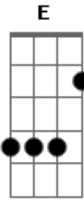

© ukulele-chords.com