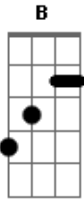

Db
(Only gonna play the fool one time)
A **E**
Trust me when I say
Gbm
That i'll be ok
A
Go on girl

(Go on girl)
E
Go on girl

(Go on girl)
B
Go on girl

A **B**
Please dont worry bout me im fine
Db
(Please dont worry bout me im fine)
A **B**
Only gonna play the fool one time
Db
(Only gonna play the fool one time)
A **E**

Trust me when I say
Gbm
That i'll be ok
A
Go on girl

(Go on girl)
E
Go on girl

(Go on girl)
B
Go on girl

A
Go on girl

(Go on girl)
E
Go on girl

(Go on girl)
B
Go on girl

A
Go on girl

(Go on girl)
E
Go on girl

(Go on girl)
B
Go on girl

Ill be fine...

Acordes

© ukulele-chords.com

© ukulele-chords.com

© ukulele-chords.com

© ukulele-chords.com

© ukulele-chords.com