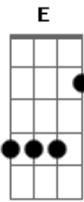

Ne-Yo - Go On Girl

Tom: E

Int: A, B, Db (2x) Rep. A, E, B (2x)
obs: tocar os acordes com as cordas E, B soltas.

A
i cant get it back, but
B
i dont want it back, i
Db
realized that,

she dont know how to act
Never been a dumb dude
No im not dense
I Just had a slight lack
of common sense
I was the good guy
She was the bad girl
Im thinking one girl
She thinking me, earl james and jimmy
Yep she had plenty
But love for me, she didnt have any

A B Db
I was inviting, her into my heart
A B
But she was out riding in some other man's car
A E
She was my night time, thought I was her star
B
Guess I was wrong, but see im strong
Wont take me long for me to move on

(Go on girl)
E
Go on girl

(Go on girl)
B
Go on girl

V2:

A
i cant get it back, but
B
i dont want it back, i
Db
realized that,

she dont know how to act
A

tried to settle down and look what I get
Db
thought it was my time, but I guess not yet
A E
She at the bar getting drinks from many men
Gbm
Im in the house, thinking shes with her girlfriends
A E
Trust not knowing, truly not knowing
B
I look back now like, man, I was open

 (Go on girl)
B
 Go on girl

 Ill be fine...

Acordes

© ukulele-chords.com

© ukulele-chords.com

© ukulele-chords.com

© ukulele-chords.com

© ukulele-chords.com