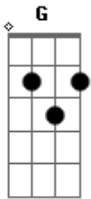

Ne-Yo - Closer

tom:
G

^C Turn the lights off in this place
 And she shines just like a star ^{Em}
 And I swear I know her face
 I just don't know who you are ^C
 Turn the music up in here
 I still hear her loud and clear ^{Em}
 Like she's right there in my ear
 Telling me
 That she wants to own me ^C
 To control me
 Come closer ^{Em}
 Come closer

Acordes

© ukulele-chords.com

© ukulele-chords.com

© ukulele-chords.com

^C And I just can't pull myself away
 Under Her Spell I can't break
 I just cant stop ^{Em}
 I just cant stop
 And I just can't bring myself away ^C
 But I don't want to escape
 I just can't stop ^{Em}
 I just can't stop
^C I can feel her on my skin
 I can taste her on my tongue ^{Em}
 She's the sweetest taste of sin
 The more I get the more I want ^C
 She wants to own me
 Come closer ^{Em}
 She says "come closer"