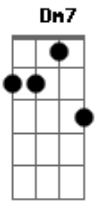

© ukulele-chords.com