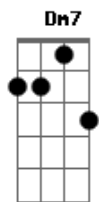

© ukulele-chords.com