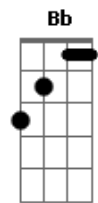

© ukulele-chords.com