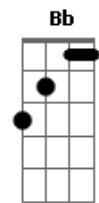

© ukulele-chords.com