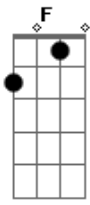

© ukulele-chords.com