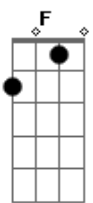

© ukulele-chords.com