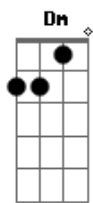

© ukulele-chords.com