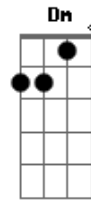

© ukulele-chords.com