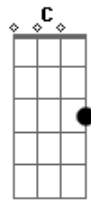

© ukulele-chords.com