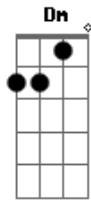

© ukulele-chords.com