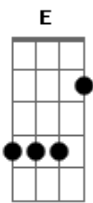

© ukulele-chords.com