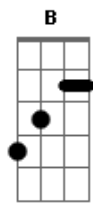

© ukulele-chords.com