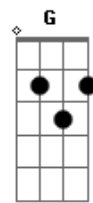

© ukulele-chords.com