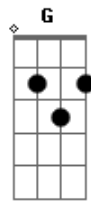

© ukulele-chords.com