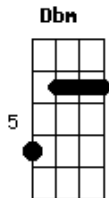

When all of my times was free

Solo 4x: **Dbm** **E** **Gbm** **A** **B**

Acordes

© ukulele-chords.com

© ukulele-chords.com

© ukulele-chords.com

© ukulele-chords.com

© ukulele-chords.com