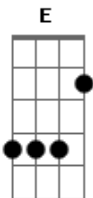

When all of my times was free

Solo 4x: **Dbm** **E** **Gbm** **A** **B**

Acordes

© ukulele-chords.com

© ukulele-chords.com

© ukulele-chords.com

© ukulele-chords.com

© ukulele-chords.com