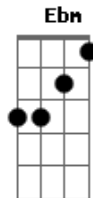

When all of my times was free

Solo 4x: **Dbm** **E** **Gbm** **A** **B**

Acordes

© ukulele-chords.com

© ukulele-chords.com

© ukulele-chords.com

© ukulele-chords.com

© ukulele-chords.com