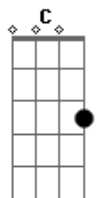

© ukulele-chords.com