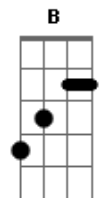

© ukulele-chords.com