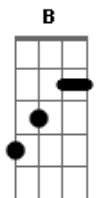

© ukulele-chords.com