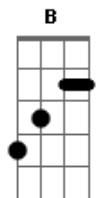

© ukulele-chords.com