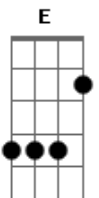

© ukulele-chords.com