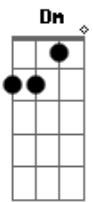

© ukulele-chords.com