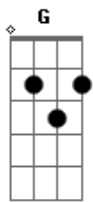

Hana dul naye maeum sok neol bureuneun soriya

Right now nal bwa

10 to the 1, it's love countdown of your life

Acordes

© ukulele-chords.com