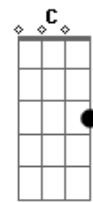

© ukulele-chords.com