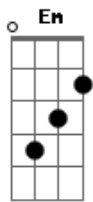

© ukulele-chords.com