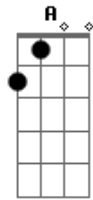

© ukulele-chords.com