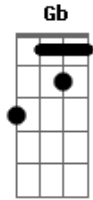

© ukulele-chords.com