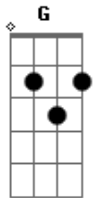

Nathaniel Rateliff - We Never Win

Tom: G

He's a manic boy ^{Bm}
Looks a lot like me ^G
Looks a lot like me ^{Em}
And he shares the blame ^{Bm}
With a younger face
That's hard and rushed to see ^G
And it's hard for us to see ^{Em}
But I can tell ^{Bm}
Is it cold enough

Does it chatter your teeth ^G
And the wind won't set you free ^{Em}
And it never has ^{Bm}
Like an old time re-vi-val ^{D Gb Bm Gb}
Shake your hands ^{G A}
And shake your hips ^{Bm}
Put up all my armor ^{D Gb Bm Gb}
Let me stand bare ^{G A}
With just two fist ^{Bm}

Acordes

© ukulele-chords.com