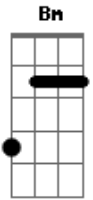

© ukulele-chords.com