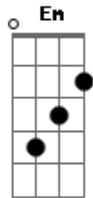

© ukulele-chords.com