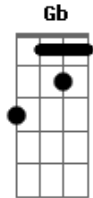

© ukulele-chords.com