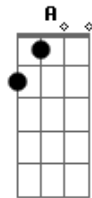

© ukulele-chords.com