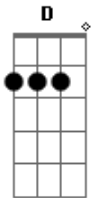

© ukulele-chords.com