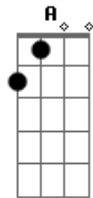

© ukulele-chords.com