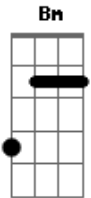

Nathaniel Rateliff - We Never Win

Tom: G

He's a manic boy ^{Bm}
Looks a lot like me ^G
Looks a lot like me ^{Em}
And he shares the blame ^{Bm}
With a younger face
That's hard and rushed to see ^G
And it's hard for us to see ^{Em}
But I can tell ^{Bm}
Is it cold enough

Does it chatter your teeth ^G
And the wind won't set you free ^{Em}
And it never has ^{Bm}
Like an old time re-vi-val ^{D Gb Bm Gb}
Shake your hands ^{G A}
And shake your hips ^{Bm}
Put up all my armor ^{D Gb Bm Gb}
Let me stand bare ^{G A}
With just two fist ^{Bm}

Acordes

© ukulele-chords.com

© ukulele-chords.com

© ukulele-chords.com

© ukulele-chords.com

© ukulele-chords.com

© ukulele-chords.com