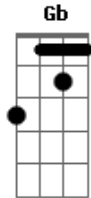

© ukulele-chords.com