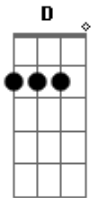

© ukulele-chords.com