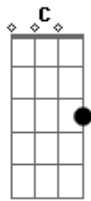

ukulele-chords.com