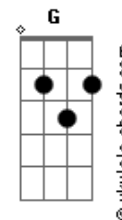

# Nathan Evens - Heather On The Hill

tom:

Gm (forma dos acordes no tom de Dm )

Capostrate na 5ª casa

Intro: Am F C G  
Am F C G C

[Refrão]

Oh, my love said to me "Will you meet me by the sea?"  
You can kiss me underneath the misty moon."  
She is stunning, she is pretty, she's as warm as amber whisky  
And as bonny as the heather on the hill

(Oh, my love)

[Primeira Parte]

When I was a young boy, my mother said to me  
"Find yourself a pretty lass, don't take her love for free"  
From fields of Aberfeldy to the shores of Loch Maree  
I know that she's the only one for me

## Acordes

[Pós-Refrão]

Oh, my love  
She is stunning, she is pretty, she's as warm as amber whisky  
And as bonny as the heather on the hill

[Segunda Parte]

She was dancing by the fire as a piper played a tune  
She wrapped her arms around me and she asked "Are you my groom?"  
A dram of amber whisky and a twinkle in her eye  
We danced beneath the Caledonia sky