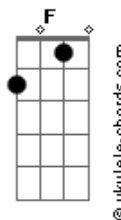

Nathan Evens - Heather On The Hill

tom:

Gm (forma dos acordes no tom de Dm)

Capostrate na 5ª casa

Intro: Am F C G
Am F C G C

[Refrão]

Oh, my love said to me "Will you meet me by the sea?"
You can kiss me underneath the misty moon."
She is stunning, she is pretty, she's as warm as amber whisky
And as bonny as the heather on the hill

(Oh, my love)

[Primeira Parte]

When I was a young boy, my mother said to me
"Find yourself a pretty lass, don't take her love for free"
From fields of Aberfeldy to the shores of Loch Maree
I know that she's the only one for me

[Refrão]

Oh, my love said to me "Will you meet me by the sea?"
You can kiss me underneath the misty moon."
She is stunning, she is pretty, she's as warm as amber whisky
And as bonny as the heather on the hill

Acordes

[Pós-Refrão]

Oh, my love
She is stunning, she is pretty, she's as warm as amber whisky
And as bonny as the heather on the hill

[Segunda Parte]

She was dancing by the fire as a piper played a tune
She wrapped her arms around me and she asked "Are you my groom?"
A dram of amber whisky and a twinkle in her eye
We danced beneath the Caledonia sky

[Refrão]

Oh, my love said to me "Will you meet me by the sea?"
You can kiss me underneath the misty moon."
She is stunning, she is pretty, she's as warm as amber whisky
And as bonny as the heather on the hill

[Pós-Refrão]

Oh, my love
She is stunning, she is pretty, she's as warm as amber whisky
And as bonny as the heather on the hill