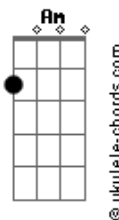

Nathan Evens - Heather On The Hill

tom:

Gm (forma dos acordes no tom de Dm)

Capostrate na 5ª casa

Intro: Am F C G
Am F C G C

[Refrão]

Oh, my love said to me "Will you meet me by the sea?"
You can kiss me underneath the misty moon."
She is stunning, she is pretty, she's as warm as amber whisky
And as bonny as the heather on the hill

(Oh, my love)

[Primeira Parte]

When I was a young boy, my mother said to me
"Find yourself a pretty lass, don't take her love for free"
From fields of Aberfeldy to the shores of Loch Maree
I know that she's the only one for me

[Refrão]

Oh, my love said to me "Will you meet me by the sea?"
You can kiss me underneath the misty moon."
She is stunning, she is pretty, she's as warm as amber whisky
And as bonny as the heather on the hill

Acordes

[Pós-Refrão]

Oh, my love
She is stunning, she is pretty, she's as warm as amber whisky
And as bonny as the heather on the hill

[Segunda Parte]

She was dancing by the fire as a piper played a tune
She wrapped her arms around me and she asked "Are you my groom?"
A dram of amber whisky and a twinkle in her eye
We danced beneath the Caledonia sky

[Refrão]

Oh, my love said to me "Will you meet me by the sea?"
You can kiss me underneath the misty moon."
She is stunning, she is pretty, she's as warm as amber whisky
And as bonny as the heather on the hill

[Pós-Refrão]

Oh, my love
She is stunning, she is pretty, she's as warm as amber whisky
And as bonny as the heather on the hill