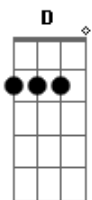

Dm7

Eu espero por você a vida inteira

[Solo] A7M Bm7 E7

Acordes

© ukulele-chords.com

© ukulele-chords.com

© ukulele-chords.com

© ukulele-chords.com