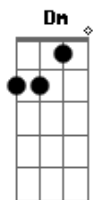

Dm7

Eu espero por você a vida inteira

[Solo] A7M Bm7 E7

Acordes

© ukulele-chords.com

© ukulele-chords.com

© ukulele-chords.com

© ukulele-chords.com