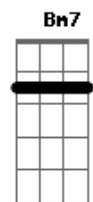

© ukulele-chords.com