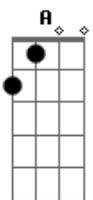

Dm7

Eu espero por você a vida inteira

[Solo] A7M Bm7 E7

Acordes

© ukulele-chords.com

© ukulele-chords.com

© ukulele-chords.com

© ukulele-chords.com