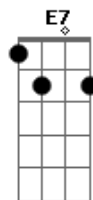

© ukulele-chords.com