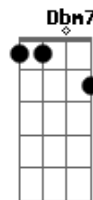

© ukulele-chords.com