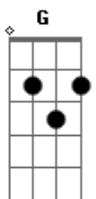

© ukulele-chords.com