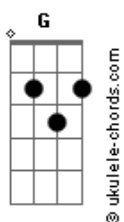

Nate Smith - Bulletproof

tom:

Am (forma dos acordes no tom de Em)

Capostrate na 5ª casa

Intro: Em G D A
Em G D

[Primeira Parte]

Em G D
Usually these ol' neon lights
A Em
Are pretty good for bad goodbyes
G D
They got some girls off of my mind
But baby, not tonight

Em G
'Cause I've been putting in overtime
D A
Trying to get over your leaving
Em G
You're still right here on my mind
D
You sure did a number on me

[Refrão]

Em G
And I've tried Jack, I've tried Jim
D A
And I've tried every last one of them
Em G
Ol' heartbreak bottles up on that shelf
D A
But the burn don't work and the buzz don't help
Em G
Been taking these shots, shots, shots
D A
80, 90, Everything they've got
Em G
But the whiskey don't kill like it's supposed to do
D A Em G D A
Baby, your memory must be bulletproof

[Segunda Parte]

Em G D
There ain't no way I'm driving home
A Em
I'm three sheets, done tied one on
G D
But this liquor ain't as strong
A
As your sweet love is

[Refrão]

Em G
And I've tried Jack, I've tried Jim
D A
And I've tried every last one of them
Em G
Ol' heartbreak bottles up on that shelf

Acordes

D A
But the burn don't work and the buzz don't help
Em G
Been taking these shots, shots, shots
D A
80, 90, Everything they've got
Em G
But the whiskey don't kill like it's supposed to do
D A Em
Baby, your memory must be bulletproof

[Pos-Refrão]

G D
All my favorite country songs
A Em
Guess they must've got it wrong
G D
'Cause I'm still here and you ain't gone
A
You ain't gone, baby

(Em G D A)
(Em G D A)

[Refrão]

Em G
And I've tried Jack, and I've tried Jim
D A
I've tried every last one of them
Em G
Ol' heartbreak bottles up on that shelf
D A
But the burn don't work and the buzz don't help
Em G
Been taking these shots, shots, shots
D A
80, 90, Everything they've got
Em G
But the whiskey don't kill like it's supposed to do
D A Em
Baby, your memory must be bulletproof

[Pos-Refrão]

G D
All my favorite country songs
A Em
Guess they must've got it wrong
G D
'Cause I'm still here and you ain't gone
A
You ain't gone, baby

[Final]

Em G D
Oh, oh
A
You ain't gone, baby
Em G D A Em
Baby, your memory must be bulletproof