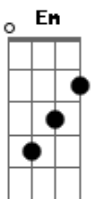

© ukulele-chords.com