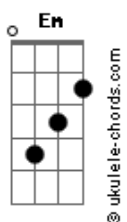

Nate Smith - Bulletproof

tom:

Am (forma dos acordes no tom de Em)

Capostrate na 5ª casa

Intro: Em G D A
Em G D

[Primeira Parte]

Em G D
Usually these ol' neon lights
A Em
Are pretty good for bad goodbyes
G D
They got some girls off of my mind
But baby, not tonight

Em G
'Cause I've been putting in overtime
D A
Trying to get over your leaving
Em G
You're still right here on my mind
D
You sure did a number on me

[Refrão]

Em G
And I've tried Jack, I've tried Jim
D A
And I've tried every last one of them
Em G
Ol' heartbreak bottles up on that shelf
D A
But the burn don't work and the buzz don't help
Em G
Been taking these shots, shots, shots
D A
80, 90, Everything they've got
Em G
But the whiskey don't kill like it's supposed to do
D A Em G D A
Baby, your memory must be bulletproof

[Segunda Parte]

Em G D
There ain't no way I'm driving home
A Em
I'm three sheets, done tied one on
G D
But this liquor ain't as strong
A
As your sweet love is

[Refrão]

Em G
And I've tried Jack, I've tried Jim
D A
And I've tried every last one of them
Em G
Ol' heartbreak bottles up on that shelf

Acordes

D A
But the burn don't work and the buzz don't help
Em G
Been taking these shots, shots, shots
D A
80, 90, Everything they've got
Em G
But the whiskey don't kill like it's supposed to do
D A Em
Baby, your memory must be bulletproof

[Pos-Refrão]

G D
All my favorite country songs
A Em
Guess they must've got it wrong
G D
'Cause I'm still here and you ain't gone
A
You ain't gone, baby

(Em G D A)
(Em G D A)

[Refrão]

Em G
And I've tried Jack, and I've tried Jim
D A
I've tried every last one of them
Em G
Ol' heartbreak bottles up on that shelf
D A
But the burn don't work and the buzz don't help
Em G
Been taking these shots, shots, shots
D A
80, 90, Everything they've got
Em G
But the whiskey don't kill like it's supposed to do
D A Em
Baby, your memory must be bulletproof

[Pos-Refrão]

G D
All my favorite country songs
A Em
Guess they must've got it wrong
G D
'Cause I'm still here and you ain't gone
A
You ain't gone, baby

[Final]

Em G D
Oh, oh
A
You ain't gone, baby
Em G D A Em
Baby, your memory must be bulletproof