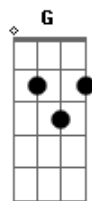

Nate Ruess - Nothing Without Love

Tom: Db

(com acordes na forma de
Capostrate na 1ª casa

C) i am nothing without love

C) i'm but a ship stuck in the sand

C) some would say that i'm all alone

But i am, i'm nothing without love

F C C) You know i am, i'm nothing without love

C) F C

Oh, baby, show me a sign

F C) Send up a signal that everything's fine

C) Come on, slide up right here by my side

G) You know that i, i want to rest in your light

C) Baby, show me a sign

C) Send me a signal that everything's fine

F) Oh, just come on, come on, come on, come on, right by my side

G) Don't you know that i, don't you know that i

G) I wanna rest in your light

Am G F) i wanna rest in your light

Am G F) i wanna rest in your light

C) 'cause i am, i'm nothing without love

Acordes

© ukulele-chords.com

© ukulele-chords.com

© ukulele-chords.com

© ukulele-chords.com