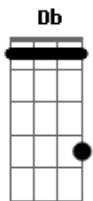

Oh, baby, show me a sign

F C) Send up a signal that everything's fine

C) Come on, slide up right here by my side

G) You know that i, i want to rest in your light

C) Na, na, na, hey

F) Na, na, na, oh, oh

C) Na, na, na, hey

G) Na, na, na, oh, oh

C) Na, na, na, hey

G) Na, na, na, oh, oh (i wanna rest in your light)

C) Na, na, na, hey

F) Na, na, na, oh, oh

C) Na, na, na, hey

G) Na, na, na, oh, oh

C) Na, na, na, hey

F) I am nothing without love

C) I'm just these palms without a pair

C) And i would take credit for this all

C) But i, i am, i'm nothing without love

C) Baby, show me a sign

C) Send me a signal that everything's fine

F) Oh, just come on, come on, come on, come on, right by my side

G) Don't you know that i, don't you know that i

G) I wanna rest in your light

Am G F) i wanna rest in your light

Am G F) i wanna rest in your light

C) 'cause i am, i'm nothing without love

Acordes

© ukulele-chords.com