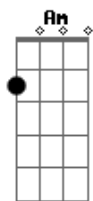

Nate Ruess - Nothing Without Love

Tom: Db

(com acordes na forma de
Capostrate na 1ª casa

C) i am nothing without love

C) i'm but a ship stuck in the sand

C) some would say that i'm all alone

But i am, i'm nothing without love

C) Baby, show me a sign

C) Send me a signal that everything's fine

F) Oh, just come on, come on, come on, come on, right by my side

G) Don't you know that i, don't you know that i

G) I wanna rest in your light

Am G F) i wanna rest in your light

Am G F) i wanna rest in your light

C) 'cause i am, i'm nothing without love

Acordes

© ukulele-chords.com

© ukulele-chords.com

© ukulele-chords.com

© ukulele-chords.com