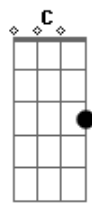

Natalie Jane - Mentally Cheating

tom:
 Capostraste na 3ª casa

Gm (forma dos acordes no tom de Em)

Em
 At a party yesterday
 Am
 Saw the room where you and me
 C
 Had some fun, you thought it was love
 B7
 Now I'm stuck here reminiscin'

Em
 I think I'm mentally cheatin'
 C
 How could I be so disobedient?
 Am
 I'm just eighteen, don't have experience (I'm just eighteen)
 B7
 Can't help the fact that I caught feelings, oh-oh

B7
 I think I'm mentally
 Em C Am B7
 Oh, oh, cheating, oh, cheating, cheating (oh)
 Em C Am B7
 Mentally cheating, oh, cheating, cheating
 Em
 I think I'm mentally cheating

Am
 And I try day and night

Acordes

© ukulele-chords.com

© ukulele-chords.com

© ukulele-chords.com

© ukulele-chords.com

© ukulele-chords.com