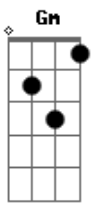

Em
Oh, to somehow draw a line
C B7
Wanna cross it all the time

Em
I think I'm mentally cheatin'
C
How could I be so disobedient?
Am
I'm just eighteen, don't have experience
B7
Can't help the fact that I caught feelings, oh-oh
Em C Am B7
I think I'm mentally cheating, oh, cheating, cheating (oh)
Em C Am
I think I'm mentally cheating, oh, cheating, cheating

Em
So goodbye, I'm out of time
C
Only said I love you twice
Am
I know that it's not a crime
B7
I need more to keep you mine
Em
So goodbye, it's alright
Am
Baby, it's a part of life
C B7
Something's gotta sacrifice

Em
I think I'm mentally cheatin'
C
How could I be so disobedient?
Am
I'm just eighteen, don't have experience (I'm just eighteen)
B7
Can't help the fact that I caught feelings, oh-oh

B7
I think I'm mentally
Em C Am B7
Oh, oh, cheating, oh, cheating, cheating (oh)
Em C Am B7
Mentally cheating, oh, cheating, cheating
Em
I think I'm mentally cheating

Am
And I try day and night

Acordes

© ukulele-chords.com