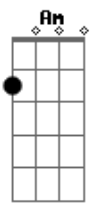

Natalie Jane - Mentally Cheating

tom:
 Capostraste na 3ª casa

Gm (forma dos acordes no tom de Em)

Em
 At a party yesterday
 Am
 Saw the room where you and me
 C
 Had some fun, you thought it was love
 B7
 Now I'm stuck here reminiscin'

Am
 And I try day and night

Acordes

© ukulele-chords.com

© ukulele-chords.com

© ukulele-chords.com

© ukulele-chords.com

© ukulele-chords.com