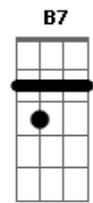

Natalie Jane - Mentally Cheating

tom:
 Capostraste na 3ª casa

Gm (forma dos acordes no tom de Em)

Em
 At a party yesterday
 Am
 Saw the room where you and me
 C
 Had some fun, you thought it was love
 B7
 Now I'm stuck here reminiscin'

Am
 And I try day and night

Acordes

© ukulele-chords.com

© ukulele-chords.com

© ukulele-chords.com

© ukulele-chords.com

© ukulele-chords.com