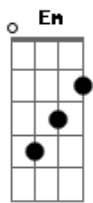

© ukulele-chords.com