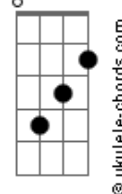

# Natalie Imbruglia - So Kiss Me

Tom: **D**

Obs: Esta música é meio tom acima, você precisará de um esmagador de braço para toca-lá.

**D** **D7** **D7**  
 Kiss me out of the bearded barley  
**D7M**  
 Nightly, beside the green, green grass  
**D**  
 Swing, swing (swing, swing)  
**D7M**  
 Swing the spinning step  
**D7** **G**  
 You wear those shoes and I will wear that dress  
**Em** **A** **D**  
 Oh, kiss me beneath the milky twilight  
**Em** **A** **D**  
 Lead me out on the moonlit floor  
**Em** **A**  
 Lift up your open hand  
**D** **D7** **D7**  
 Strike up the band and make the fireflies dance  
**D7M** **G**  
 Silver moon's sparkling

**A**

So kiss me  
 Não muda nada no resto da música, tudo igual ao versos anteriores

Kiss me (kiss me)  
 Down by the broken tree house  
 Swing me (swing me)  
 Upon it's hanging tire  
 Bring, bring (bring, bring)  
 Bring your flowered hat  
 We'll take the trail marked on your father's map  
 Oh, kiss me beneath the milky twilight  
 Lead me out on the moonlit floor  
 Lift your open hand  
 Strike up the band and make the fireflies dance  
 Silver moon's sparkling  
 So kiss me  
 Kiss me beneath the milky twilight  
 Lead me out on the moonlit floor  
 Lift your open hand  
 Strike up the band and make the fireflies dance  
 Silver moon's sparkling  
 So kiss me  
 So kiss me... (2x more)

## Acordes

**D7M**

**D**

**D7**

**G**

**Em**

**A**