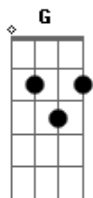

© ukulele-chords.com