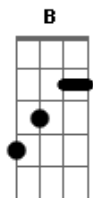

Natalie Imbruglia - Shiver

Tom: C

[intro x2]

C G E

[Verse 1]

C G I walk a mile with a smile

E I don't know I don't care

C G E Where I am, but I know it's alright,

have to, have to, have to,

C Change the rules,

G I can't lose

[Chorus]

C 'Cause I shiver

G E I just break up

G C When I'm near you

G E It all gets out of hand

G E I get bent up

G C There's no way back

G E I know you'll understand

F

[Bridge]

B What if you get off at the next stop

A Would you just wave as I'm drifting off

B G And if I never saw you again

F G Am F Could I keep all of this.... inside

Acordes

© ukulele-chords.com

© ukulele-chords.com

© ukulele-chords.com

© ukulele-chords.com

© ukulele-chords.com

© ukulele-chords.com