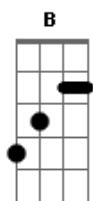

Natalie Imbruglia - Shiver

Tom: C

[intro x2]

C G E

[Verse 1]

C G I walk a mile with a smile

E I don't know I don't care

C G E Where I am, but I know it's alright,

have to, have to, have to,

C Change the rules,

G I can't lose

[Chorus]

C 'Cause I shiver

G E I just break up

G C When I'm near you

G E It all gets out of hand

G E I get bent up

G C There's no way back

G E I know you'll understand

F

[Bridge]

B What if you get off at the next stop

A Would you just wave as I'm drifting off

B G And if I never saw you again

F G Am F Could I keep all of this.... inside

Acordes

© ukulele-chords.com

© ukulele-chords.com

© ukulele-chords.com

© ukulele-chords.com

© ukulele-chords.com

© ukulele-chords.com