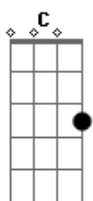

Natalie Imbruglia - Shiver

Tom: C

[intro x2]

C G E

[Verse 1]

C G I walk a mile with a smile

E I don't know I don't care

C G E Where I am, but I know it's alright,

C G E Jump the tracks can't get back

E I don't know anyone round here,

C G E But I'm safe this time

F 'Cause when you....

Tell me, tell me, tell me,

C Stupid things,

E like you do,

F Yes I..

have to, have to, have to,

C Change the rules,

G I can't lose

[Chorus]

C 'Cause I shiver

G E I just break up

G C When I'm near you

G E It all gets out of hand

G C Yes I shiver

G E I get bent up

G C There's no way back

G E I know you'll understand

F F(remove finger to leave fourth string open)

[Verse 2]

C G We talk and talk round it all

E Who'd of thought, we'd end up here

C G E But I'm feeling fine

C G In a rush never trust you'll be there

E If I'd only stop

C G E and take my time

F 'Cause with you....

Im running, running, running, somewhere

C E I.. can't get to,

F Yes I... have to, have to, have to,

C Change the rules

G I'm with you

[Chorus]

C 'Cause I shiver

G E I just break up

G C When I'm near you

G E It all gets out of hand

G C Yes I shiver

G E I get bent up

G C There's no way back

G E I know you'll understand

F

[Bridge]

B What if you get off at the next stop

A Would you just wave as I'm drifting off

B G And if I never saw you again

F G Am F Could I keep all of this.... inside

Acordes

© ukulele-chords.com