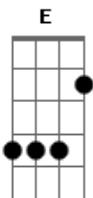

© ukulele-chords.com