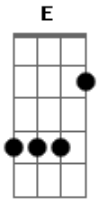

© ukulele-chords.com