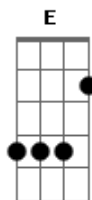

© ukulele-chords.com