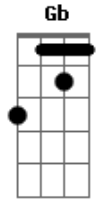

© ukulele-chords.com