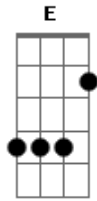

© ukulele-chords.com

© ukulele-chords.com