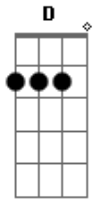

Natalie Imbruglia - Big Mistake

Tom: A
Intro: A G D x4

A G D
There's no sign on the gate
And there's mud on your face
Don't ya think it's time we reinvestigate the situation
Put some fruit on your plate
E A
You've forgotten how it started
E
Close your eyes
Gb
Think of all the bubbles of love we made
A G D
And you're down on your knees
F
It's too late, oh don't come crawlin'
A G D
And you lie by my feet
F
What a big mistake, I see you fallin'
A G D

Got a buzz in my head
And my flowers are dead
Can't figure out a way to rectify this situation
Don't believe what you said
Repete Pre chorus
Repete Chorus
A G D
I could sting like a bee
Careful how you treat me
Baby I don't think I'll accept your sorry invitation
Close the door as you leave
Repete Pre chorus
Repete Chorus
A G D
And you cry over me
F
I can't wait, I feel you stallin'
A G D
And you try to reach me
F
What a big mistake, I hear you callin'
Repete Chorus

Acordes

© ukulele-chords.com

© ukulele-chords.com

© ukulele-chords.com

© ukulele-chords.com

© ukulele-chords.com

© ukulele-chords.com