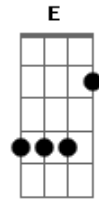

Natalie Imbruglia - Big Mistake

Tom: A
Intro: A G D x4

A G D
There's no sign on the gate
And there's mud on your face
Don't ya think it's time we reinvestigate the situation
Put some fruit on your plate
E A
You've forgotten how it started
E
Close your eyes
Gb
Think of all the bubbles of love we made
A G D
And you're down on your knees
F
It's too late, oh don't come crawlin'
A G D
And you lie by my feet
F
What a big mistake, I see you fallin'
A G D

Got a buzz in my head
And my flowers are dead
Can't figure out a way to rectify this situation
Don't believe what you said
Repete Pre chorus
Repete Chorus
A G D
I could sting like a bee
Careful how you treat me
Baby I don't think I'll accept your sorry invitation
Close the door as you leave
Repete Pre chorus
Repete Chorus
A G D
And you cry over me
F
I can't wait, I feel you stallin'
A G D
And you try to reach me
F
What a big mistake, I hear you callin'
Repete Chorus

Acordes

© ukulele-chords.com

© ukulele-chords.com

© ukulele-chords.com

© ukulele-chords.com

© ukulele-chords.com

© ukulele-chords.com