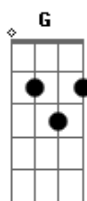

Natalie Imbruglia - Beauty On Fire

Tom: C

| D | G | Bm | G | x2

From the album "White Lilies Island"
 Tabbed by Keichy Sparkle

Verse:

| G | Em | Bm | Bm | x3 first time, x1 second time
 | G | Em | Bm A | E |

| Bm | Bm | (only 1st time, leads back into verse)

Repeat verse, pre-chorus and chorus.
 Bridge ("sensory pleasure..."): go on playing chorus chords and riff twice.

Pre-chorus:

| G Bb | Bm A | E | E |

| Bm | x4
 and play again chorus riff and chords twice ("do I assume I could fly...").
 Repeat chorus and bridge until fade.

Chorus:

Chords needed:

G Em Bm A E Bb D

Acordes

© ukulele-chords.com

© ukulele-chords.com

© ukulele-chords.com

© ukulele-chords.com