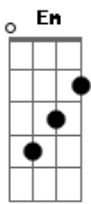

Natalie Imbruglia - Beauty On Fire

Tom: C

| D | G | Bm | G | x2

From the album "White Lilies Island"
 Tabbed by Keichy Sparkle

Verse:

| G | Em | Bm | Bm | x3 first time, x1 second time
 | G | Em | Bm A | E |

| Bm | Bm | (only 1st time, leads back into verse)

Repeat verse, pre-chorus and chorus.

Bridge ("sensory pleasure..."): go on playing chorus chords and riff twice.

Pre-chorus:

| G Bb | Bm A | E | E |

| Bm | x4

and play again chorus riff and chords twice ("do I assume I could fly...").

Repeat chorus and bridge until fade.

Chorus:

Chords needed:

G Em Bm A E Bb D

Acordes

© ukulele-chords.com

© ukulele-chords.com