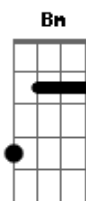

Natalie Imbruglia - Beauty On Fire

Tom: C

| D | G | Bm | G | x2

From the album "White Lilies Island"
 Tabbed by Keichy Sparkle

Verse:

| G | Em | Bm | Bm | x3 first time, x1 second time
 | G | Em | Bm A | E |

| Bm | Bm | (only 1st time, leads back into verse)

Repeat verse, pre-chorus and chorus.
 Bridge ("sensory pleasure..."): go on playing chorus chords and riff twice.

Pre-chorus:

| G Bb | Bm A | E | E |

| Bm | x4
 and play again chorus riff and chords twice ("do I assume I could fly...").
 Repeat chorus and bridge until fade.

Chorus:

Chords needed:

G Em Bm A E Bb D

Acordes

© ukulele-chords.com

© ukulele-chords.com

© ukulele-chords.com

© ukulele-chords.com