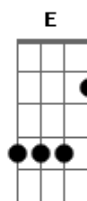

© ukulele-chords.com