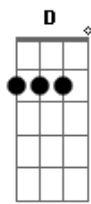

© ukulele-chords.com