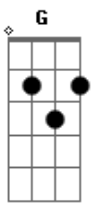

Natalie Imbruglia - Beauty On Fire

Tom: C

| D | G | Bm | G | x2

From the album "White Lilies Island"
 Tabbed by Keichy Sparkle

Verse:

| G | Em | Bm | Bm | x3 first time, x1 second time
 | G | Em | Bm A | E |

| Bm | Bm | (only 1st time, leads back into verse)

Repeat verse, pre-chorus and chorus.

Bridge ("sensory pleasure..."): go on playing chorus chords and riff twice.

Pre-chorus:

| G Bb | Bm A | E | E |

| Bm | x4

and play again chorus riff and chords twice ("do I assume I could fly...").

Repeat chorus and bridge until fade.

Chorus:

Chords needed:

G Em Bm A E Bb D

Acordes

© ukulele-chords.com

© ukulele-chords.com