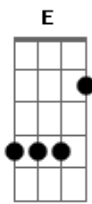

© ukulele-chords.com