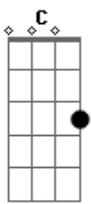

Natalie Imbruglia - Beauty On Fire

Tom: C

| D | G | Bm | G | x2

From the album "White Lilies Island"
 Tabbed by Keichy Sparkle

Verse:

| G | Em | Bm | Bm | x3 first time, x1 second time
 | G | Em | Bm A | E |

| Bm | Bm | (only 1st time, leads back into verse)

Repeat verse, pre-chorus and chorus.

Bridge ("sensory pleasure..."): go on playing chorus chords and riff twice.

Pre-chorus:

| G Bb | Bm A | E | E |

| Bm | x4

and play again chorus riff and chords twice ("do I assume I could fly...").

Repeat chorus and bridge until fade.

Chorus:

Chords needed:

G Em Bm A E Bb D

Acordes

© ukulele-chords.com

© ukulele-chords.com