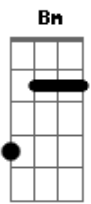

© ukulele-chords.com