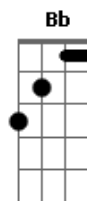

© ukulele-chords.com