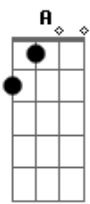

© ukulele-chords.com