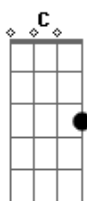

Natalie Imbruglia - Beauty On Fire

Tom: C

| D | G | Bm | G | x2

From the album "White Lilies Island"
Tabbed by Keichy Sparkle

Verse:

| G | Em | Bm | Bm | x3 first time, x1 second time
| G | Em | Bm A | E |

| Bm | Bm | (only 1st time, leads back into verse)

Repeat verse, pre-chorus and chorus.
Bridge ("sensory pleasure..."): go on playing chorus chords and riff twice.

Pre-chorus:

| G Bb | Bm A | E | E |

| Bm | x4
and play again chorus riff and chords twice ("do I assume I could fly...").
Repeat chorus and bridge until fade.

Chorus:

Chords needed:

G Em Bm A E Bb D

Acordes