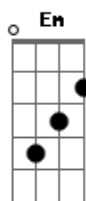

Natalie Imbruglia - Beauty On Fire

Tom: C

| D | G | Bm | G | x2

From the album "White Lilies Island"
 Tabbed by Keichy Sparkle

Verse:

| G | Em | Bm | Bm | x3 first time, x1 second time
 | G | Em | Bm A | E |

| Bm | Bm | (only 1st time, leads back into verse)

Repeat verse, pre-chorus and chorus.
 Bridge ("sensory pleasure..."): go on playing chorus chords and riff twice.

Pre-chorus:

| G Bb | Bm A | E | E |

| Bm | x4
 and play again chorus riff and chords twice ("do I assume I could fly...").
 Repeat chorus and bridge until fade.

Chorus:

Chords needed:

G Em Bm A E Bb D

Acordes

© ukulele-chords.com

© ukulele-chords.com

© ukulele-chords.com

© ukulele-chords.com