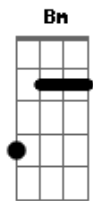

© ukulele-chords.com