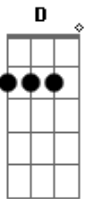

© ukulele-chords.com