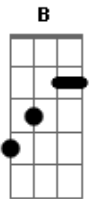

© ukulele-chords.com