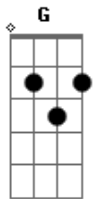

Natalia Lacunza - Don't Ask

Tom: G

Intro: C D Em
C D Em
C D Em
C D Em

C D Em
Long before we met I saw you under
C D Em
Neon lights no time I was falling
C D Em D
And I wonder if your shape could be melt with mine
C D Em
Tempting love on blurry Friday nights
C D Em
What is right or wrong
C D Em
As Billie said every promise can be broken
C D Em
just by being honest
C D Em
Just by being honest

Don't you ask
C D Em
Don't ask why I can't have you, you can't have me
C D Bm C
Don't be shy I can't dare to let you go
C Em
I don't know, I just go
Bm C Bm Em Bm C

Oooh oh oh Oooh oh oh
C D Em
I could risk it all betting on my
C D Em C D
life you'd run to me if they were blind and nobody
Em Am D
could feel our sense of gravity
C D Em
Your fingers on the trigger when I sleep
C D Em
I hope you dare to shoot
C D Em
Even though the fire's burning wild
C D Em C D Em
We're whispers in the dark

C D Em
Don't ask why I can't have you, you can't have me
C D Bm C
Don't be shy I can't dare to let you go
C Em
I don't know, I just go
Bm C Bm Em Bm C
Oooh oh oh Oooh oh oh
C G
Why
D Em C G
Don't be shy
B7 B E
Whispers in the dark

Acordes

© ukulele-chords.com