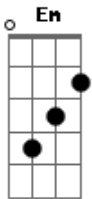

© ukulele-chords.com