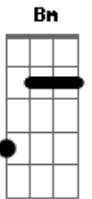

© ukulele-chords.com