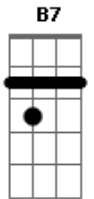

© ukulele-chords.com