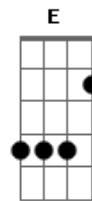

© ukulele-chords.com