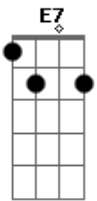

Nat King Cole - Sweet Lorraine

Tom: C

D G Dm E7 A7 D Em C7 B7
I've just found joy; I'm as happy as a baby boy

Bm7- E7 A7 D7
With another brand new choo-choo toy

Am7 D7 Bm7 E7 Am7 D7
When I'm with my sweet Lorraine.

F E7 Am C7
For it's in my sweetie's smile.

F E7 Am7 D7
Just to think that I'm the lucky one

F E7 A7-
Who will lead her down the aisle.

D7 G Dm E7 A7 D Em C7 B7
Each night I pray that nobody steals her heart away,

Bm7- E7 A7 D7
Just can't wait until that hap - py day

Am7 D7 G Am7 G - D G
When I marry sweet Lorraine.

Acordes

© ukulele-chords.com

© ukulele-chords.com

© ukulele-chords.com

© ukulele-chords.com

© ukulele-chords.com