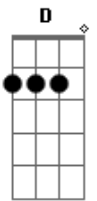

Nat King Cole - Sweet Lorraine

Tom: C

D G Dm E7 A7 D Em C7 B7
I've just found joy; I'm as happy as a baby boy

Bm7- E7 A7 D7
With another brand new choo-choo toy

Am7 D7 Bm7 E7 Am7 D7
When I'm with my sweet Lorraine.

F E7 Am C7
For it's in my sweetie's smile.

F E7 Am7 D7
Just to think that I'm the lucky one

F E7 A7-
Who will lead her down the aisle.

D7 G Dm E7 A7 D Em C7 B7
Each night I pray that nobody steals her heart away,

Bm7- E7 A7 D7
Just can't wait until that hap - py day

Am7 D7 G Am7 G - D G
When I marry sweet Lorraine.

Acordes

© ukulele-chords.com

© ukulele-chords.com

© ukulele-chords.com

© ukulele-chords.com

© ukulele-chords.com