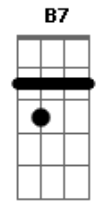

© ukulele-chords.com