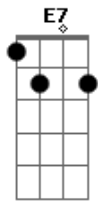

Nat King Cole - Sweet Lorraine

Tom: C

D G Dm E7 A7 D Em C7 B7
I've just found joy; I'm as happy as a baby boy

Bm7- E7 A7 D7
With another brand new choo-choo toy

Am7 D7 Bm7 E7 Am7 D7
When I'm with my sweet Lorraine.

F E7 Am C7
For it's in my sweetie's smile.

F E7 Am7 D7
Just to think that I'm the lucky one

F E7 A7-
Who will lead her down the aisle.

D7 G Dm E7 A7 D Em C7 B7
Each night I pray that nobody steals her heart away,

Bm7- E7 A7 D7
Just can't wait until that hap - py day

Am7 D7 G Am7 G - D G
When I marry sweet Lorraine.

Acordes

© ukulele-chords.com

© ukulele-chords.com

© ukulele-chords.com

© ukulele-chords.com

© ukulele-chords.com