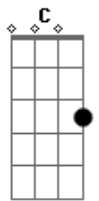

Nat King Cole - Sweet Lorraine

Tom: C

D G Dm E7 A7 D Em C7 B7
I've just found joy; I'm as happy as a baby boy

Bm7- E7 A7 D7
With another brand new choo-choo toy

Am7 D7 Bm7 E7 Am7 D7
When I'm with my sweet Lorraine.

G Dm E7 A7 D Em C7 B7
A pair of eyes that are bluer than the summer skies;

Bm7- E7 A7 D7
When you see them you will re - al - ize

Am7 D7 G G G
Why I love my sweet Lorraine.

Bridge:

C E7 Am C7
When it's raining I don't miss the sun,

F E7 Am C7
For it's in my sweetie's smile.

F E7 Am7 D7
Just to think that I'm the lucky one

F E7 A7-
Who will lead her down the aisle.

D7 G Dm E7 A7 D Em C7 B7
Each night I pray that nobody steals her heart away,

Bm7- E7 A7 D7
Just can't wait until that hap - py day

Am7 D7 G Am7 G - D G
When I marry sweet Lorraine.

Acordes

© ukulele-chords.com

© ukulele-chords.com

© ukulele-chords.com

© ukulele-chords.com

© ukulele-chords.com