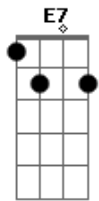

Nat King Cole - Sweet Lorraine

Tom: C

D G Dm E7 A7 D Em C7 B7
I've just found joy; I'm as happy as a baby boy

Bm7- E7 A7 D7
With another brand new choo-choo toy

Am7 D7 Bm7 E7 Am7 D7
When I'm with my sweet Lorraine.

F E7 Am C7
For it's in my sweetie's smile.

F E7 Am7 D7
Just to think that I'm the lucky one

F E7 A7-
Who will lead her down the aisle.

D7 G Dm E7 A7 D Em C7 B7
Each night I pray that nobody steals her heart away,

Bm7- E7 A7 D7
Just can't wait until that hap - py day

Am7 D7 G Am7 G - D G
When I marry sweet Lorraine.

Acordes

© ukulele-chords.com

© ukulele-chords.com

© ukulele-chords.com

© ukulele-chords.com

© ukulele-chords.com