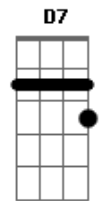

© ukulele-chords.com