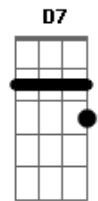

© ukulele-chords.com