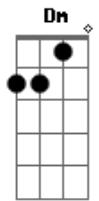

Nat King Cole - Sweet Lorraine

Tom: C

D G Dm E7 A7 D Em C7 B7
I've just found joy; I'm as happy as a baby boy

Bm7- E7 A7 D7
With another brand new choo-choo toy

Am7 D7 Bm7 E7 Am7 D7
When I'm with my sweet Lorraine.

G Dm E7 A7 D Em C7 B7
A pair of eyes that are bluer than the summer skies;

Bm7- E7 A7 D7
When you see them you will re - al - ize

Am7 D7 G G G
Why I love my sweet Lorraine.

Bridge:

C E7 Am C7
When it's raining I don't miss the sun,

F E7 Am C7
For it's in my sweetie's smile.

F E7 Am7 D7
Just to think that I'm the lucky one

F E7 A7-
Who will lead her down the aisle.

D7 G Dm E7 A7 D Em C7 B7
Each night I pray that nobody steals her heart away,

Bm7- E7 A7 D7
Just can't wait until that hap - py day

Am7 D7 G Am7 G - D G
When I marry sweet Lorraine.

Acordes

© ukulele-chords.com