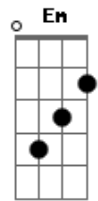

© ukulele-chords.com