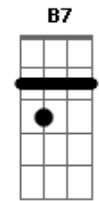

© ukulele-chords.com