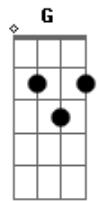

Nat King Cole - Sweet Lorraine

Tom: C

D G Dm E7 A7 D Em C7 B7
I've just found joy; I'm as happy as a baby boy

Bm7- E7 A7 D7
With another brand new choo-choo toy

Am7 D7 Bm7 E7 Am7 D7
When I'm with my sweet Lorraine.

F E7 Am C7
For it's in my sweetie's smile.

F E7 Am7 D7
Just to think that I'm the lucky one

F E7 A7-
Who will lead her down the aisle.

D7 G Dm E7 A7 D Em C7 B7
Each night I pray that nobody steals her heart away,

Bm7- E7 A7 D7
Just can't wait until that hap - py day

Am7 D7 G Am7 G - D G
When I marry sweet Lorraine.

Acordes

© ukulele-chords.com

© ukulele-chords.com

© ukulele-chords.com

© ukulele-chords.com

© ukulele-chords.com