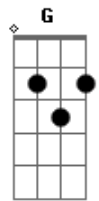

Nat King Cole - Sweet Lorraine

Tom: C

D G Dm E7 A7 D Em C7 B7
I've just found joy; I'm as happy as a baby boy

Bm7- E7 A7 D7
With another brand new choo-choo toy

Am7 D7 Bm7 E7 Am7 D7
When I'm with my sweet Lorraine.

F E7 Am C7
For it's in my sweetie's smile.

F E7 Am7 D7
Just to think that I'm the lucky one

F E7 A7-
Who will lead her down the aisle.

D7 G Dm E7 A7 D Em C7 B7
Each night I pray that nobody steals her heart away,

Bm7- E7 A7 D7
Just can't wait until that hap - py day

Am7 D7 G Am7 G - D G
When I marry sweet Lorraine.

Acordes

© ukulele-chords.com

© ukulele-chords.com

© ukulele-chords.com

© ukulele-chords.com

© ukulele-chords.com