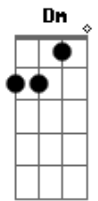

Nat King Cole - Sweet Lorraine

Tom: C

D G Dm E7 A7 D Em C7 B7
I've just found joy; I'm as happy as a baby boy

Bm7- E7 A7 D7
With another brand new choo-choo toy

Am7 D7 Bm7 E7 Am7 D7
When I'm with my sweet Lorraine.

G Dm E7 A7 D Em C7 B7
A pair of eyes that are bluer than the summer skies;

Bm7- E7 A7 D7
When you see them you will re - al - ize

Am7 D7 G G G
Why I love my sweet Lorraine.

Bridge:

C E7 Am C7
When it's raining I don't miss the sun,

F E7 Am C7
For it's in my sweetie's smile.

F E7 Am7 D7
Just to think that I'm the lucky one

F E7 A7-
Who will lead her down the aisle.

D7 G Dm E7 A7 D Em C7 B7
Each night I pray that nobody steals her heart away,

Bm7- E7 A7 D7
Just can't wait until that hap - py day

Am7 D7 G Am7 G - D G
When I marry sweet Lorraine.

Acordes

© ukulele-chords.com