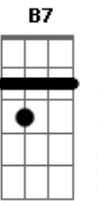

© ukulele-chords.com