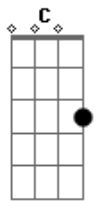

Nat King Cole - Sweet Lorraine

Tom: C

D G Dm E7 A7 D Em C7 B7
I've just found joy; I'm as happy as a baby boy

Bm7- E7 A7 D7
With another brand new choo-choo toy

Am7 D7 Bm7 E7 Am7 D7
When I'm with my sweet Lorraine.

G Dm E7 A7 D Em C7 B7
A pair of eyes that are bluer than the summer skies;

Bm7- E7 A7 D7
When you see them you will re - al - ize

Am7 D7 G G G
Why I love my sweet Lorraine.

Bridge:

C E7 Am C7
When it's raining I don't miss the sun,

F E7 Am C7
For it's in my sweetie's smile.

F E7 Am7 D7
Just to think that I'm the lucky one

F E7 A7-
Who will lead her down the aisle.

D7 G Dm E7 A7 D Em C7 B7
Each night I pray that nobody steals her heart away,

Bm7- E7 A7 D7
Just can't wait until that hap - py day

Am7 D7 G Am7 G - D G
When I marry sweet Lorraine.

Acordes

© ukulele-chords.com

© ukulele-chords.com

© ukulele-chords.com

© ukulele-chords.com

© ukulele-chords.com