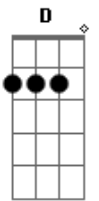

Nat King Cole - Sweet Lorraine

Tom: C

D G Dm E7 A7 D Em C7 B7
I've just found joy; I'm as happy as a baby boy

Bm7- E7 A7 D7
With another brand new choo-choo toy

Am7 D7 Bm7 E7 Am7 D7
When I'm with my sweet Lorraine.

F E7 Am C7
For it's in my sweetie's smile.

F E7 Am7 D7
Just to think that I'm the lucky one

F E7 A7-
Who will lead her down the aisle.

D7 G Dm E7 A7 D Em C7 B7
Each night I pray that nobody steals her heart away,

Bm7- E7 A7 D7
Just can't wait until that hap - py day

Am7 D7 G Am7 G - D G
When I marry sweet Lorraine.

Acordes

© ukulele-chords.com

© ukulele-chords.com

© ukulele-chords.com

© ukulele-chords.com

© ukulele-chords.com