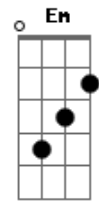

© ukulele-chords.com