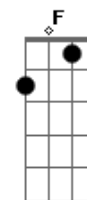

© ukulele-chords.com