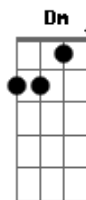

© ukulele-chords.com