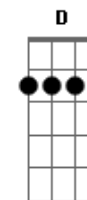

© ukulele-chords.com