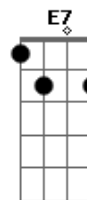

© ukulele-chords.com