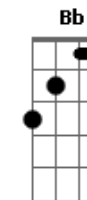

© ukulele-chords.com