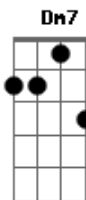

© ukulele-chords.com