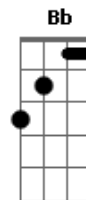

© ukulele-chords.com