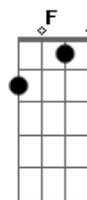

© ukulele-chords.com