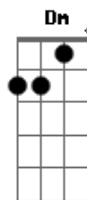

© ukulele-chords.com