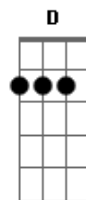

© ukulele-chords.com