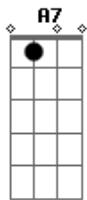

© ukulele-chords.com