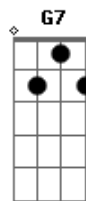

© ukulele-chords.com