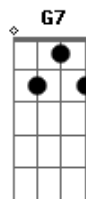

© ukulele-chords.com