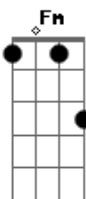

© ukulele-chords.com