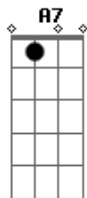

© ukulele-chords.com