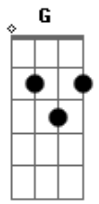

Nat King Cole - Lost April

Tom: G

D Db7 Em Edim A7
Lost April -- where did you go?

G Edim A7 D D Fdim E7
Like winter snow, I saw you van - ish.

C B7 A Am A7
Lost April, so soft and warm,

Gb7 Bm Bm- E7 Edim A7
A mem - o - ry not even time can ban - ish.

D Db7 Em Edim A7
Lost April, that taught me this:

G Edim A7 D D Fdim E7
A single kiss could lead to Heav - en.

C B7 Em B Gm
But April had numbered days,

D Db7 Gbm B7 Cdim B7
So when they passed, love couldn't last.

B7 G Em Edim A7 D
I lost love and you and A - pril, too.

Acordes

© ukulele-chords.com

© ukulele-chords.com

© ukulele-chords.com

© ukulele-chords.com

© ukulele-chords.com

© ukulele-chords.com