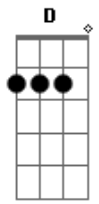

Nat King Cole - Lost April

Tom: G

D Db7 Em Edim A7
Lost April -- where did you go?

G Edim A7 D D Fdim E7
Like winter snow, I saw you van - ish.

C B7 A Am A7
Lost April, so soft and warm,

Gb7 Bm Bm- E7 Edim A7
A mem - o - ry not even time can ban - ish.

D Db7 Em Edim A7
Lost April, that taught me this:

G Edim A7 D D Fdim E7
A single kiss could lead to Heav - en.

C B7 Em B Gm
But April had numbered days,

D Db7 Gbm B7 Cdim B7
So when they passed, love couldn't last.

B7 G Em Edim A7 D
I lost love and you and A - pril, too.

Acordes

© ukulele-chords.com

© ukulele-chords.com

© ukulele-chords.com

© ukulele-chords.com

© ukulele-chords.com

© ukulele-chords.com