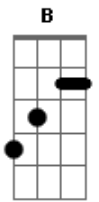

© ukulele-chords.com