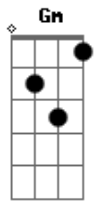

© ukulele-chords.com