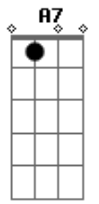

Nat King Cole - Lost April

Tom: G

D Db7 Em Edim A7
Lost April -- where did you go?

G Edim A7 D D Fdim E7
Like winter snow, I saw you van - ish.

C B7 A Am A7
Lost April, so soft and warm,

Gb7 Bm Bm- E7 Edim A7
A mem - o - ry not even time can ban - ish.

B7 G Em Edim A7 D
I lost love and you and A - pril, too.

Acordes

© ukulele-chords.com

© ukulele-chords.com

© ukulele-chords.com

© ukulele-chords.com

© ukulele-chords.com

© ukulele-chords.com