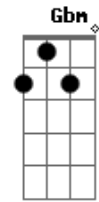

© ukulele-chords.com