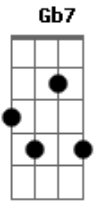

© ukulele-chords.com