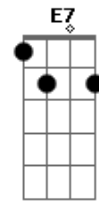

Nat King Cole - Lost April

Tom: G

D Db7 Em Edim A7
Lost April -- where did you go?

G Edim A7 D D Fdim E7
Like winter snow, I saw you van - ish.

C B7 A Am A7
Lost April, so soft and warm,

Gb7 Bm Bm- E7 Edim A7
A mem - o - ry not even time can ban - ish.

D Db7 Em Edim A7
Lost April, that taught me this:

G Edim A7 D D Fdim E7
A single kiss could lead to Heav - en.

C B7 Em B Gm
But April had numbered days,

D Db7 Gbm B7 Cdim B7
So when they passed, love couldn't last.

B7 G Em Edim A7 D
I lost love and you and A - pril, too.

Acordes

© ukulele-chords.com

© ukulele-chords.com

© ukulele-chords.com

© ukulele-chords.com

© ukulele-chords.com

© ukulele-chords.com