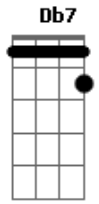

Nat King Cole - Lost April

Tom: G

D Db7 Em Edim A7
Lost April -- where did you go?

G Edim A7 D D Fdim E7
Like winter snow, I saw you van - ish.

C B7 A Am A7
Lost April, so soft and warm,

Gb7 Bm Bm- E7 Edim A7
A mem - o - ry not even time can ban - ish.

D Db7 Em Edim A7
Lost April, that taught me this:

G Edim A7 D D Fdim E7
A single kiss could lead to Heav - en.

C B7 Em B Gm
But April had numbered days,

D Db7 Gbm B7 Cdim B7
So when they passed, love couldn't last.

B7 G Em Edim A7 D
I lost love and you and A - pril, too.

Acordes

© ukulele-chords.com

© ukulele-chords.com

© ukulele-chords.com

© ukulele-chords.com

© ukulele-chords.com

© ukulele-chords.com