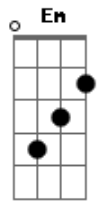

Nat King Cole - Lost April

Tom: G

D Db7 Em Edim A7
Lost April -- where did you go?

G Edim A7 D D Fdim E7
Like winter snow, I saw you van - ish.

C B7 A Am A7
Lost April, so soft and warm,

Gb7 Bm Bm- E7 Edim A7
A mem - o - ry not even time can ban - ish.

D Db7 Em Edim A7
Lost April, that taught me this:

G Edim A7 D D Fdim E7
A single kiss could lead to Heav - en.

C B7 Em B Gm
But April had numbered days,

D Db7 Gbm B7 Cdim B7
So when they passed, love couldn't last.

B7 G Em Edim A7 D
I lost love and you and A - pril, too.

Acordes

© ukulele-chords.com

© ukulele-chords.com

© ukulele-chords.com

© ukulele-chords.com

© ukulele-chords.com

© ukulele-chords.com