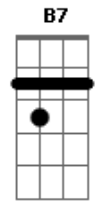

© ukulele-chords.com