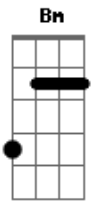

© ukulele-chords.com