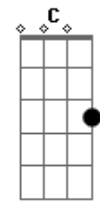

Nat King Cole - Lost April

Tom: G

D Db7 Em Edim A7
Lost April -- where did you go?

G Edim A7 D D Fdim E7
Like winter snow, I saw you van - ish.

C B7 A Am A7
Lost April, so soft and warm,

Gb7 Bm Bm- E7 Edim A7
A mem - o - ry not even time can ban - ish.

D Db7 Em Edim A7
Lost April, that taught me this:

G Edim A7 D D Fdim E7
A single kiss could lead to Heav - en.

C B7 Em B Gm
But April had numbered days,

D Db7 Gbm B7 Cdim B7
So when they passed, love couldn't last.

B7 G Em Edim A7 D
I lost love and you and A - pril, too.

Acordes

© ukulele-chords.com

© ukulele-chords.com

© ukulele-chords.com

© ukulele-chords.com

© ukulele-chords.com

© ukulele-chords.com