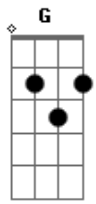

Nat King Cole - Lost April

Tom: G

D Db7 Em7 Edim A7
Lost April -- where did you go?

G Edim A7 D D Fdim E7
Like winter snow, I saw you van - ish.

C B7 A Am7 A7
Lost April, so soft and warm,

Gb7 Bm Bm7- E7 Edim A7
A mem - o - ry not even time can ban - ish.

D Db7 Em7 Edim A7
Lost April, that taught me this:

G Edim A7 D D Fdim E7
A single kiss could lead to Heav - en.

C B7 Em B Gm
But April had numbered days,

D Db7 Gbm B7 Cdim B7
So when they passed, love couldn't last.

B7 G Em7 Edim A7 D
I lost love and you and A - pril, too.

Acordes

© ukulele-chords.com

© ukulele-chords.com

© ukulele-chords.com

© ukulele-chords.com

© ukulele-chords.com

© ukulele-chords.com