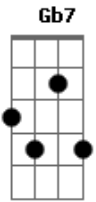

© ukulele-chords.com