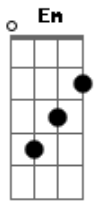

© ukulele-chords.com