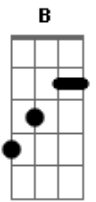

© ukulele-chords.com