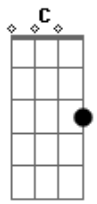

Nat King Cole - Lost April

Tom: G

D Db7 Em7 Edim A7
Lost April -- where did you go?

G Edim A7 D D Fdim E7
Like winter snow, I saw you van - ish.

C B7 A Am7 A7
Lost April, so soft and warm,

Gb7 Bm Bm7- E7 Edim A7
A mem - o - ry not even time can ban - ish.

D Db7 Em7 Edim A7
Lost April, that taught me this:

G Edim A7 D D Fdim E7
A single kiss could lead to Heav - en.

C B7 Em B Gm
But April had numbered days,

D Db7 Gbm B7 Cdim B7
So when they passed, love couldn't last.

B7 G Em7 Edim A7 D
I lost love and you and A - pril, too.

Acordes

© ukulele-chords.com

© ukulele-chords.com

© ukulele-chords.com

© ukulele-chords.com

© ukulele-chords.com

© ukulele-chords.com