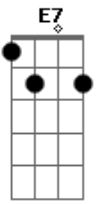

Nat King Cole - Lost April

Tom: G

D Db7 Em7 Edim A7
Lost April -- where did you go?

G Edim A7 D D Fdim E7
Like winter snow, I saw you van - ish.

C B7 A Am7 A7
Lost April, so soft and warm,

Gb7 Bm Bm7- E7 Edim A7
A mem - o - ry not even time can ban - ish.

D Db7 Em7 Edim A7
Lost April, that taught me this:

G Edim A7 D D Fdim E7
A single kiss could lead to Heav - en.

C B7 Em B Gm
But April had numbered days,

D Db7 Gbm B7 Cdim B7
So when they passed, love couldn't last.

B7 G Em7 Edim A7 D
I lost love and you and A - pril, too.

Acordes

© ukulele-chords.com

© ukulele-chords.com

© ukulele-chords.com

© ukulele-chords.com

© ukulele-chords.com

© ukulele-chords.com