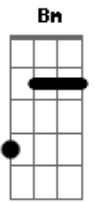

© ukulele-chords.com