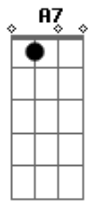

Nat King Cole - Lost April

Tom: G

D Db7 Em7 Edim A7
Lost April -- where did you go?

G Edim A7 D D Fdim E7
Like winter snow, I saw you van - ish.

C B7 A Am7 A7
Lost April, so soft and warm,

Gb7 Bm Bm7- E7 Edim A7
A mem - o - ry not even time can ban - ish.

D Db7 Em7 Edim A7
Lost April, that taught me this:

G Edim A7 D D Fdim E7
A single kiss could lead to Heav - en.

C B7 Em B Gm
But April had numbered days,

D Db7 Gbm B7 Cdim B7
So when they passed, love couldn't last.

B7 G Em7 Edim A7 D
I lost love and you and A - pril, too.

Acordes

© ukulele-chords.com

© ukulele-chords.com

© ukulele-chords.com

© ukulele-chords.com

© ukulele-chords.com

© ukulele-chords.com