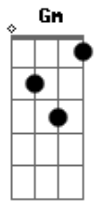

© ukulele-chords.com