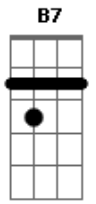

© ukulele-chords.com