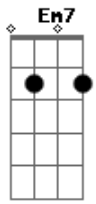

Nat King Cole - Lost April

Tom: G

D Db7 Em7 Edim A7
Lost April -- where did you go?

G Edim A7 D D Fdim E7
Like winter snow, I saw you van - ish.

C B7 A Am7 A7
Lost April, so soft and warm,

Gb7 Bm Bm7- E7 Edim A7
A mem - o - ry not even time can ban - ish.

D Db7 Em7 Edim A7
Lost April, that taught me this:

G Edim A7 D D Fdim E7
A single kiss could lead to Heav - en.

C B7 Em B Gm
But April had numbered days,

D Db7 Gbm B7 Cdim B7
So when they passed, love couldn't last.

B7 G Em7 Edim A7 D
I lost love and you and A - pril, too.

Acordes

© ukulele-chords.com

© ukulele-chords.com

© ukulele-chords.com

© ukulele-chords.com

© ukulele-chords.com

© ukulele-chords.com