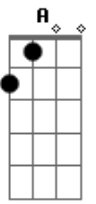

© ukulele-chords.com