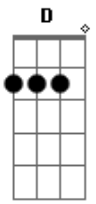

Nat King Cole - Lost April

Tom: G

D Db7 Em7 Edim A7
Lost April -- where did you go?

G Edim A7 D D Fdim E7
Like winter snow, I saw you van - ish.

C B7 A Am7 A7
Lost April, so soft and warm,

Gb7 Bm Bm7- E7 Edim A7
A mem - o - ry not even time can ban - ish.

D Db7 Em7 Edim A7
Lost April, that taught me this:

G Edim A7 D D Fdim E7
A single kiss could lead to Heav - en.

C B7 Em B Gm
But April had numbered days,

D Db7 Gbm B7 Cdim B7
So when they passed, love couldn't last.

B7 G Em7 Edim A7 D
I lost love and you and A - pril, too.

Acordes

© ukulele-chords.com

© ukulele-chords.com

© ukulele-chords.com

© ukulele-chords.com

© ukulele-chords.com

© ukulele-chords.com