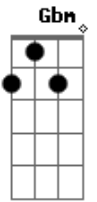

© ukulele-chords.com