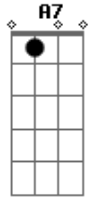

© ukulele-chords.com