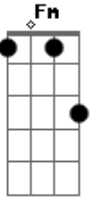

© ukulele-chords.com