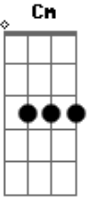

© ukulele-chords.com