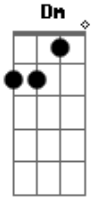

Nat King Cole - Fascination

Tom: C

(intro) C F7 C G

Dm G7 C C C C Cm
It was fascination, I know,
Dm G7 C Cdim Dm A7
And it might have ended right there at the start
Dm Dm Dm Dm
Just a passing glance, just a brief romance,

Dm Fm Dm Dm G7
And I might have gone on my way empty-hearted.
Dm G7 C C C C Cm
It was fascination, I know,
Dm G7 C Cdim Dm A7
Seeing you alone with the moonlight above;
Dm Dm F Dm G7
Then I touched your hand and next moment I kissed you
Dm G7 Dm G7 C Edim Dm G7
Fascination turned to love.

Acordes

© ukulele-chords.com