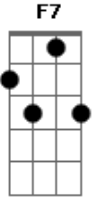

© ukulele-chords.com