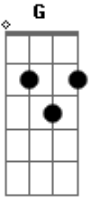

© ukulele-chords.com