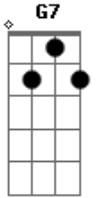

© ukulele-chords.com