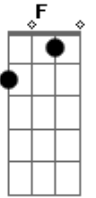

© ukulele-chords.com