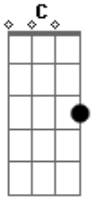

© ukulele-chords.com