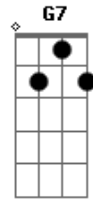

© ukulele-chords.com