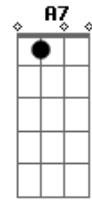

© ukulele-chords.com