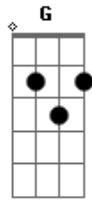

© ukulele-chords.com