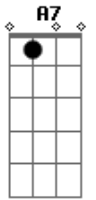

© ukulele-chords.com