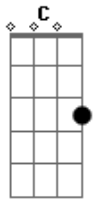

© ukulele-chords.com