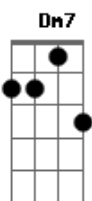

© ukulele-chords.com