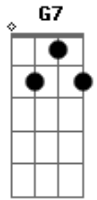

© ukulele-chords.com