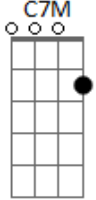

© ukulele-chords.com