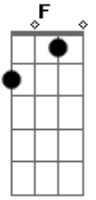

© ukulele-chords.com