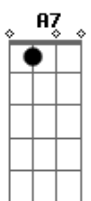

© ukulele-chords.com