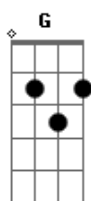

Nat King Cole - Fascination

Tom: C

(intro) C7M F7 C7M G

Dm7 G7 C C7M C C7M Cm7
It was fascination, I know,
Dm7 G7 C Cdim Dm A7
And it might have ended right there at the start
Dm Dm7 Dm7 Dm
Just a passing glance, just a brief romance,

Dm Fm Dm7 Dm7 G7
And I might have gone on my way empty-hearted.
Dm7 G7 C C7M C C7M Cm7
It was fascination, I know,
Dm7 G7 C Cdim Dm A7
Seeing you alone with the moonlight above;
Dm Dm7 F Dm7 G7
Then I touched your hand and next moment I kissed you
Dm7 G7 Dm7 G7 C Edim Dm7 G7
Fascination turned to love.

Acordes

© ukulele-chords.com

© ukulele-chords.com

© ukulele-chords.com

© ukulele-chords.com

© ukulele-chords.com

© ukulele-chords.com

© ukulele-chords.com

© ukulele-chords.com

© ukulele-chords.com

© ukulele-chords.com

© ukulele-chords.com