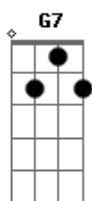

© ukulele-chords.com

© ukulele-chords.com