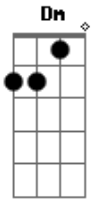

Nat King Cole - Fascination

Tom: C

(intro) C7M F7 C7M G

Dm7 G7 C C7M C C7M Cm7
It was fascination, I know,
Dm7 G7 C Cdim Dm A7
And it might have ended right there at the start
Dm Dm7 Dm7 Dm
Just a passing glance, just a brief romance,

Dm Fm Dm7 Dm7 G7
And I might have gone on my way empty-hearted.
Dm7 G7 C C7M C C7M Cm7
It was fascination, I know,
Dm7 G7 C Cdim Dm A7
Seeing you alone with the moonlight above;
Dm Dm7 F Dm7 G7
Then I touched your hand and next moment I kissed you
Dm7 G7 Dm7 G7 C Edim Dm7 G7
Fascination turned to love.

Acordes

© ukulele-chords.com