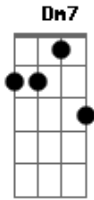

© ukulele-chords.com