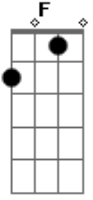

© ukulele-chords.com