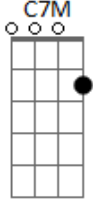

© ukulele-chords.com