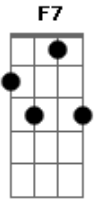

© ukulele-chords.com