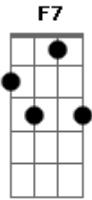

© ukulele-chords.com