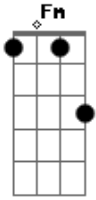

© ukulele-chords.com