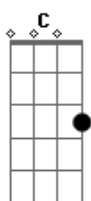

© ukulele-chords.com