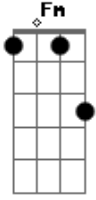

© ukulele-chords.com