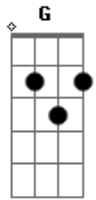

© ukulele-chords.com