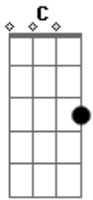

© ukulele-chords.com