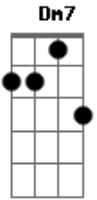

© ukulele-chords.com