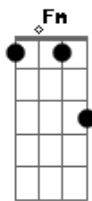

Nat King Cole - Fascination

Tom: C

(intro) C7M F7 C7M G

Dm7 G7 C C7M C C7M Cm7
It was fascination, I know,
Dm7 G7 C Cdim Dm A7
And it might have ended right there at the start
Dm Dm7 Dm7 Dm
Just a passing glance, just a brief romance,

Dm Fm Dm7 Dm7 G7
And I might have gone on my way empty-hearted.
Dm7 G7 C C7M C C7M Cm7
It was fascination, I know,
Dm7 G7 C Cdim Dm A7
Seeing you alone with the moonlight above;
Dm Dm7 F Dm7 G7
Then I touched your hand and next moment I kissed you
Dm7 G7 Dm7 G7 C Edim Dm7 G7
Fascination turned to love.

Acordes

© ukulele-chords.com

© ukulele-chords.com

© ukulele-chords.com

© ukulele-chords.com

© ukulele-chords.com

© ukulele-chords.com

© ukulele-chords.com

© ukulele-chords.com

© ukulele-chords.com

© ukulele-chords.com

© ukulele-chords.com