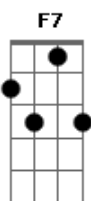

© ukulele-chords.com