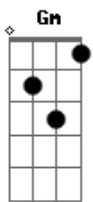

E7 Eb7
Once I was near her heart

D7 Gm
After the teardrops start

Cm F
Where are teardrops to hide.

C7 F
I lived for an hour

Bm E7 A
What more can I tell

Gbm Bm E7 A
Love bloomed like a flower

D7 Gm C7
Then the petals fell

Gm C7 F
Blue gardenia

D7 Gm
Thrown to a passing breeze

Bb
But rest in my book

Cm F Bbm
Of memories

C7 F
I lived for an hour

Bm E7 A
What more can I tell

Gbm Bm E7 A
Love bloomed like a flower

D7 Gm C7
Then the petals fell

Gm C7 F
Blue gardenia

D7 Gm
Thrown to a passing breeze

Bb
But rest in my book

Cm F Bbm
Of memories

Acordes

© ukulele-chords.com

© ukulele-chords.com

© ukulele-chords.com