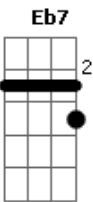

© ukulele-chords.com