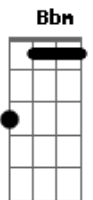

© ukulele-chords.com