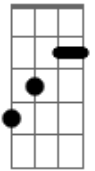

Nat King Cole - Ballerina

Tom: D

D Em7 A7 Em D D
Dance, ballerina, dance,
D A7 D G Cdim Em7 A7 Em7 A7
And do your pirouette in rhythm with your aching heart.
Em B Em7 Em
Dance, ballerina, dance,
Em B Em7 Em Em7 A7 D A7
You musn't once forget a dancer has to dance the part.
D Em7 A7 Em D D
Whirl, ballerina, whirl,
D A7 D G Cdim Em7 A7 Em7 A7
And just ignore the chair that's empty in the second row.
Em B Em7 Em
This is your moment, girl,
Em B Em7 Em Em7 A7 D
Although he's not out there applauding as you steal the show.

(ponte)

Gb Gb7 Dbm7 Gb7 Bm Em
Once you said, "His love must wait it's turn."
Bm B7 B Em B E7 Em7
You wanted fame instead; I guess that's your concern
G A7
We live and learn.
D Em7 A7 Em D D
And love is gone, ballerina, gone,
D A7 D G Cdim Em7 A7 Em7 A7
So on with your career you can't afford a backward glance.
Em B Em7 Em
Dance on and on and on;
Em B Em7 Em
A thousand people here have come to see the show
Em7 A7
As round and round you go,
G A7 D Am7 D
So ballerina dance, dance, dance.

Acordes

© ukulele-chords.com

© ukulele-chords.com

© ukulele-chords.com

© ukulele-chords.com

© ukulele-chords.com

B

© ukulele-chords.com

© ukulele-chords.com

© ukulele-chords.com

© ukulele-chords.com

© ukulele-chords.com

© ukulele-chords.com

© ukulele-chords.com

© ukulele-chords.com