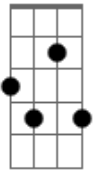

# Nat King Cole - Ballerina

Tom: D

D Em7 A7 Em D D  
 Dance, ballerina, dance,  
 D A7 D G Cdim Em7 A7 Em7 A7  
 And do your pirouette in rhythm with your aching heart.  
 Em B Em7 Em  
 Dance, ballerina, dance,  
 Em B Em7 Em Em7 A7 D A7  
 You musn't once forget a dancer has to dance the part.  
 D Em7 A7 Em D D  
 Whirl, ballerina, whirl,  
 D A7 D G Cdim Em7 A7 Em7 A7  
 And just ignore the chair that's empty in the second row.  
 Em B Em7 Em  
 This is your moment, girl,  
 Em B Em7 Em Em7 A7 D  
 Although he's not out there applauding as you steal the show.

(ponte)

Gb Gb7 Dbm7 Gb7 Bm Em  
 Once you said, "His love must wait it's turn."  
 Bm B7 B Em B E7 Em7  
 You wanted fame instead; I guess that's your concern  
 G A7  
 We live and learn.  
 D Em7 A7 Em D D  
 And love is gone, ballerina, gone,  
 D A7 D G Cdim Em7 A7 Em7 A7  
 So on with your career you can't afford a backward glance.  
 Em B Em7 Em  
 Dance on and on and on;  
 Em B Em7 Em  
 A thousand people here have come to see the show  
 Em7 A7  
 As round and round you go,  
 G A7 D Am7 D  
 So ballerina dance, dance, dance.

© ukulele-chords.com

G

© ukulele-chords.com

B

© ukulele-chords.com

Gb

© ukulele-chords.com

Gb7