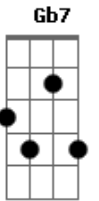

© ukulele-chords.com