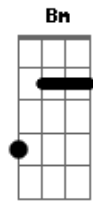

© ukulele-chords.com