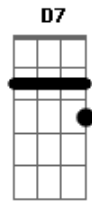

© ukulele-chords.com