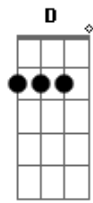

© ukulele-chords.com