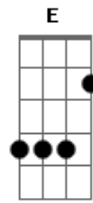

© ukulele-chords.com