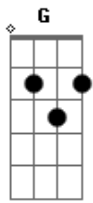

Nat King Cole - Around The World

Tom: G

(intro) G Abdim Am/11 Ab7 G Abdim Am/11 Ab7

G D7 G G
Around the world I've searched for you;
G Fdim
I traveled on when hope was gone
Am D7
To keep a rendezvous.
Am D7 Am D7
I knew somewhere, sometime, somehow,
Am D

You'd look at me and I would see
G G D7
The smile you're smiling now.
G D7 G G
It might have been in County Down,
G Fdim
Or in New York, or gay Paree,
Am
Or even London town.
C Gdim G Bm E
No more will I go all around the world
Am D7 G
For I have found my world in you.

Acordes

© ukulele-chords.com