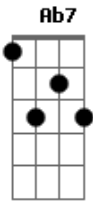

© ukulele-chords.com