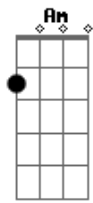

© ukulele-chords.com